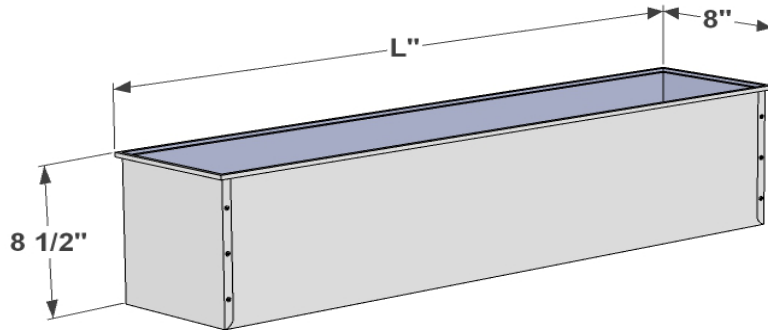

PERSPECTIVE VIEW

L SIZE
24"
30"
36"
42"
48"
60"
72"

GENERAL NOTES	

 6056 Corte Del Cedro, Carlsbad CA 92011 1-888-320-0626/service@plantersunlimited.com www.plantersunlimited.com	PRODUCT DESCRIPTION		SKU		ORDER NUMBER	CUSTOMER SIGNATURE
	Metal Rectangular Window box Powder Coated Black		CM-ML-BLK			
	DIMENSIONS	COLOR	FINISH	REP:	DB:	DATE
	Black	Powder Coat				