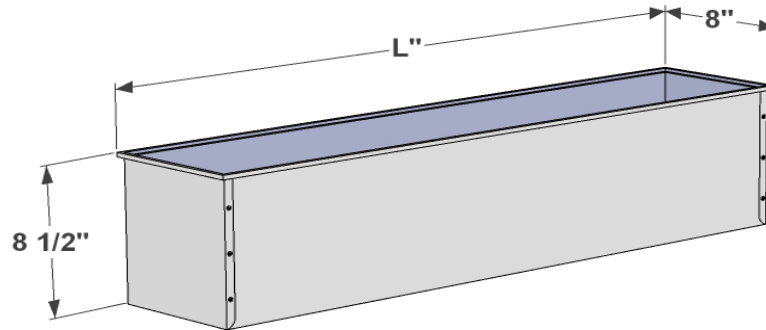

PERSPECTIVE VIEW

L SIZE
24"
30"
36"
42"
48"
60"
72"

GENERAL NOTES	

 6056 Corte Del Cedro, Carlsbad CA 92011 1-888-320-0626/service@plantersunlimited.com www.plantersunlimited.com	PRODUCT DESCRIPTION		SKU		ORDER NUMBER	CUSTOMER SIGNATURE
	Copper Rectangular Windowbox		CM-ML-CU			
	DIMENSIONS	COLOR	FINISH	REP:	DB:	DATE
	Real Copper					