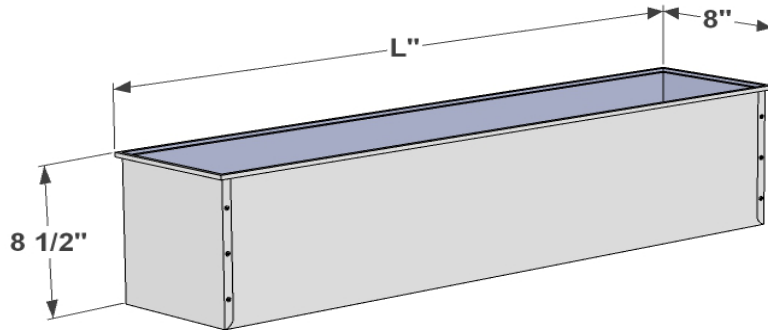

PERSPECTIVE VIEW

L SIZE
24"
30"
36"
42"
48"
60"
72"

GENERAL NOTES

 6056 Corte Del Cedro, Carlsbad CA 92011 1-888-320-0626/service@plantersunlimited.com www.plantersunlimited.com	PRODUCT DESCRIPTION		SKU		ORDER NUMBER	CUSTOMER SIGNATURE
	Metal Rectangular Windowbox Powder Coated Oil Rubbed Bronze		CM-ML-OR			
	DIMENSIONS	COLOR	FINISH	REP:	DB:	DATE
	Oil Rubbed Bronze	Powder Coat				