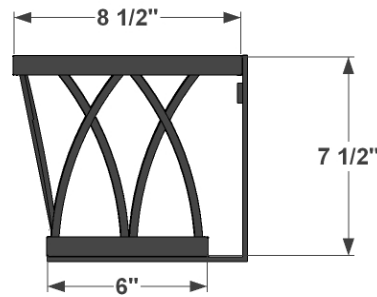

PERSPECTIVE VIEW

SIZE	L = Actual Dimensions for Liner Fitment
24"	25" Exterior 22" Bottom
30"	31" Exterior 28" Bottom
36"	37" Exterior 34" Bottom
42"	43" Exterior 40" Bottom
48"	49" Exterior 46" Bottom
60"	61" Exterior 58" Bottom
72"	73" Exterior 70" Bottom

RAILING BRACKET PERSPECTIVE VIEW

SIDE VIEW

Wood Rail Bracket Size	L = Length Dimension
2x4	4 x 7 1/2 x 2
2x6	6 x 7 1/2 x 2
2x8	8 x 7 1/2 x 2

GENERAL NOTES

1. Cage Interior Dimensions fit tapered Metal Liners
2. Frame back and bottom supports 3/4" x 1/8" flat bar
3. Mounting Holes: Ø 1/4"
4. 7mm clearance between back bars to allow 1/4" lag bolt to mount anywhere along slot created by bars or in mounting holes
5. Arches: 1/2" x 1/8" thick flat bar
6. Arch must align consistently along length of box
7. Attach metal window box to brackets. Hardware included
8. 60"-72" lengths will come with 2 pairs of brackets

windowbox.com

6056 Corte Del Cedro, Carlsbad, CA 92011  
 service@windowbox.com  
 888-427-3362

PRODUCT DESCRIPTION		SKU				ORDER NUMBER	CUSTOMER SIGNATURE
Arch Decora Railing Planter with Wood Rail Brackets		510RP-X- 415					
DIMENSIONS	COLOR	FINISH	REP:	DB:	DATE		