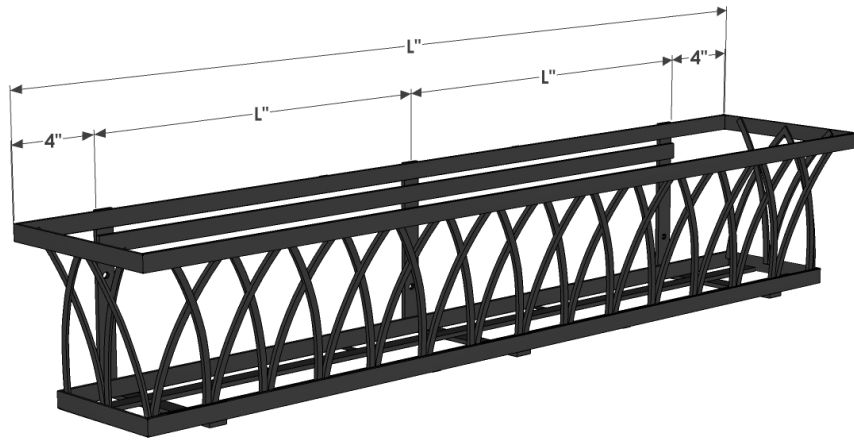

PERSPECTIVE VIEW

SIZE	L = Actual Dimensions for Liner Fitment
24"	25" Exterior 22" Bottom
30"	31" Exterior 28" Bottom
36"	37" Exterior 34" Bottom
42"	43" Exterior 40" Bottom
48"	49" Exterior 46" Bottom
60"	61" Exterior 58" Bottom
72"	73" Exterior 70" Bottom

RAILING BRACKET PERSPECTIVE VIEW

SIDE VIEW

Wood Rail Bracket Size	L = Length Dimension
2x4	4 x 7 1/2 x 2
2x6	6 x 7 1/2 x 2
2x8	8 x 7 1/2 x 2

GENERAL NOTES

1. Cage Interior Dimensions fit tapered Metal Liners
2. Frame back and bottom supports 3/4" x 1/8" flat bar
3. Mounting Holes: Ø 1/4"
4. 7mm clearance between back bars to allow 1/4" lag bolt to mount anywhere along slot created by bars or in mounting holes
5. Arches: 1/2" x 1/8" thick flat bar
6. Arch must align consistently along length of box
7. Attach metal window box to brackets. Hardware included
8. 60"-72" lengths will come with 2 pairs of brackets

windowbox.com

6056 Corte Del Cedro, Carlsbad, CA 92011  
 service@windowbox.com  
 888-427-3362

PRODUCT DESCRIPTION		SKU				ORDER NUMBER	CUSTOMER SIGNATURE
Arch Decora Railing Planter with Wood Rail Brackets		510RP-X- 415					
DIMENSIONS	COLOR	FINISH	REP:	DB:	DATE		