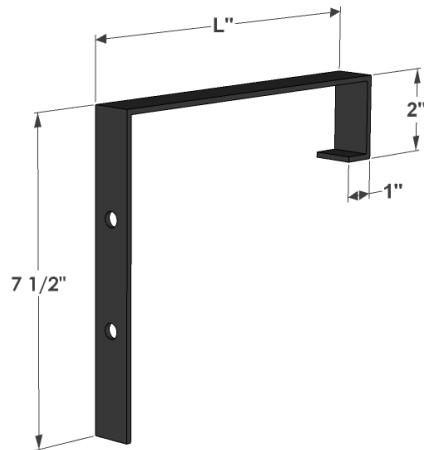

PERSPECTIVE VIEW

SIZE	L = Actual Dimensions for Liner Fitment
24"	25" Exterior 22" Bottom
30"	31" Exterior 28" Bottom
36"	37" Exterior 34" Bottom
42"	43" Exterior 40" Bottom
48"	49" Exterior 46" Bottom
60"	61" Exterior 58" Bottom
72"	73" Exterior 70" Bottom

RAILING BRACKET PERSPECTIVE VIEW

SIDE VIEW

Wood Rail Bracket Size	L = Length Dimension
2x4	4 x 7 1/2 x 2
2x6	6 x 7 1/2 x 2
2x8	8 x 7 1/2 x 2

GENERAL NOTES

1. Cage Interior Dimensions fit tapered Metal Liners
2. Frame back and bottom supports 3/4" x 1/8" flat bar
3. Mounting Holes: Ø 1/4"
4. 7mm clearance between back bars to allow 1/4" lag bolt to mount anywhere along slot created by bars or in mounting holes
5. Arches: 1/2" x 1/8" thick flat bar
6. Arch must align consistently along length of box
7. Attach metal window box to brackets. Hardware included
8. 60"-72" lengths will come with 2 pairs of brackets

windowbox.com

6056 Corte Del Cedro, Carlsbad, CA 92011  
 service@windowbox.com  
 888-427-3362

PRODUCT DESCRIPTION		SKU				ORDER NUMBER	CUSTOMER SIGNATURE
Arch Decora Railing Planter with Wood Rail Brackets		510RP-X- 415					
DIMENSIONS	COLOR	FINISH	REP:	DB:	DATE		