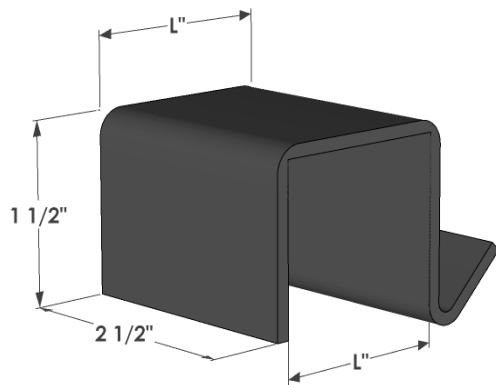

PERSPECTIVE VIEW

SIZE	L = Actual Dimensions for Liner Fitment
24"	25" Exterior 22" Bottom
30"	31" Exterior 28" Bottom
36"	37" Exterior 34" Bottom
42"	43" Exterior 40" Bottom
48"	49" Exterior 46" Bottom
60"	61" Exterior 58" Bottom
72"	73" Exterior 70" Bottom

RAILING BRACKET PERSPECTIVE VIEW

SIDE VIEW

Rail Brackets Size	
1"W	Fits 1" Wide Rail
1.25"W	Fits 1.25" Wide Rail
1.5"W	Fits 1.5" Wide Rail
1.75"W	Fits 1.75" Wide Rail
2"W	Fits 2" Wide Rail

GENERAL NOTES

1. Cage Interior Dimensions fit 8" Pots or L" size x 8" x 8" Liners
2. Frame and Scrolls are 3/4" x 1/8" flat bar.
3. Mounting Holes: Ø 1/4"
4. Simply place the bracket on top of the railing and the back of the flower planter box will securely sit in the V-shape of the bracket. No hardware is necessary.
5. Individual scrolls measure 9 3/8" height. Top scroll is 2 1/8" diameter, bottom scroll is 2 3/4" in diameter.