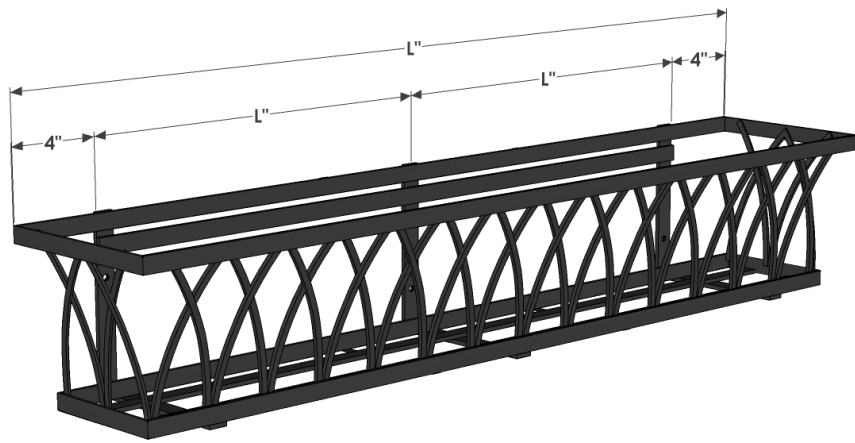

PERSPECTIVE VIEW

SIZE	L = Actual Dimensions for Liner Fitment
24"	25" Exterior 22" Bottom
30"	31" Exterior 28" Bottom
36"	37" Exterior 34" Bottom
42"	43" Exterior 40" Bottom
48"	49" Exterior 46" Bottom
60"	61" Exterior 58" Bottom
72"	73" Exterior 70" Bottom

RAILING BRACKET PERSPECTIVE VIEW

SIDE VIEW

Rail Brackets Size	
1"W	Fits 1" Wide Rail
1.25"W	Fits 1.25" Wide Rail
1.5"W	Fits 1.5" Wide Rail
1.75"W	Fits 1.75" Wide Rail
2"W	Fits 2" Wide Rail

GENERAL NOTES

1. Cage Interior Dimensions fit 8" Pots or L" size x 8" x 8" Liners
2. Frame and Scrolls are 3/4" x 1/8" flat bar.
3. Mounting Holes: Ø 1/4"
4. Simply place the bracket on top of the railing and the back of the flower planter box will securely sit in the V-shape of the bracket. No hardware is necessary.
5. Individual scrolls measure 9 3/8" height. Top scroll is 2 1/8" diameter, bottom scroll is 2 3/4" in diameter.

windowbox.com

6056 Corte Del Cedro, Carlsbad, CA 92011
 service@windowbox.com
 888-427-3362

PRODUCT DESCRIPTION		SKU		ORDER NUMBER		CUSTOMER SIGNATURE	
Arch Decora Railing Planter with Wood Rail Brackets		510RP-X-413					
DIMENSIONS		COLOR	FINISH	REP:	DB:	DATE	