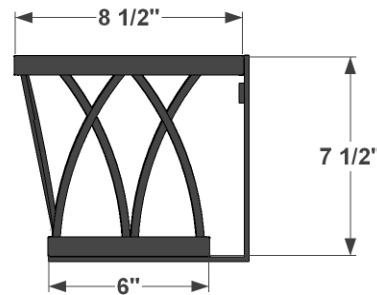

PERSPECTIVE VIEW

SIZE	L = Actual Dimensions for Liner Fitment
24"	25" Exterior 22" Bottom
30"	31" Exterior 28" Bottom
36"	37" Exterior 34" Bottom
42"	43" Exterior 40" Bottom
48"	49" Exterior 46" Bottom
60"	61" Exterior 58" Bottom
72"	73" Exterior 70" Bottom

RAILING BRACKET PERSPECTIVE VIEW

SIDE VIEW

Rail Brackets Size	
1"W	Fits 1" Wide Rail
1.25"W	Fits 1.25" Wide Rail
1.5"W	Fits 1.5" Wide Rail
1.75"W	Fits 1.75" Wide Rail
2"W	Fits 2" Wide Rail

GENERAL NOTES

1. Cage Interior Dimensions fit 8" Pots or L" size x 8" x 8" Liners
2. Frame and Scrolls are 3/4" x 1/8" flat bar.
3. Mounting Holes: Ø 1/4"
4. Simply place the bracket on top of the railing and the back of the flower planter box will securely sit in the V-shape of the bracket. No hardware is necessary.
5. Individual scrolls measure 9 3/8" height. Top scroll is 2 1/8" diameter, bottom scroll is 2 3/4" in diameter.