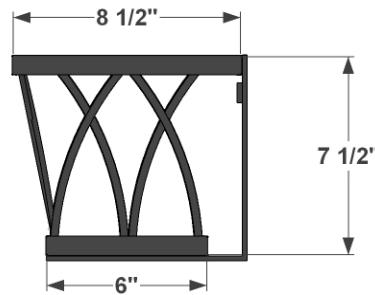

PERSPECTIVE VIEW

SIZE	L = Actual Dimensions for Liner Fitment
24"	25" Exterior 22" Bottom
30"	31" Exterior 28" Bottom
36"	37" Exterior 34" Bottom
42"	43" Exterior 40" Bottom
48"	49" Exterior 46" Bottom
60"	61" Exterior 58" Bottom
72"	73" Exterior 70" Bottom

RAILING BRACKET FRONT VIEW

SIDE VIEW

GENERAL NOTES

1. Cage Interior Dimensions fit 8" Pots or L" size x 8" x 8" Liners
2. Frame and Scrolls are 3/4" x 1/8" flat bar.
3. Mounting Holes: Ø 1/4"
4. Window box will rest on bracket shelf. Place brackets evenly-no more than 24" between brackets for quality support
5. Individual scrolls measure 9 3/8" height. Top scroll is 2 1/8" diameter, bottom scroll is 2 3/4" in diameter.

windowbox.com

6056 Corte Del Cedro, Carlsbad, CA 92011
 service@windowbox.com
 888-427-3362

PRODUCT DESCRIPTION		SKU		ORDER NUMBER		CUSTOMER SIGNATURE	
Arch Decora Railing Planter with Round Rail Brackets		510RP-X-414RB85					
DIMENSIONS		COLOR	FINISH	REP:	DB:	DATE	