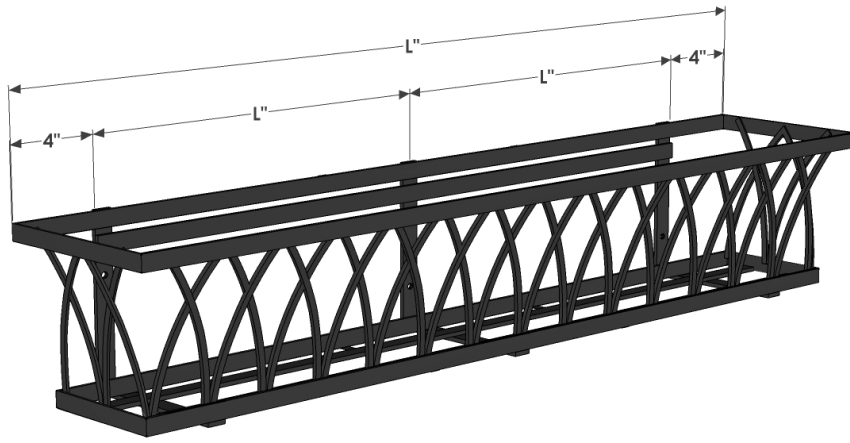

PERSPECTIVE VIEW

SIZE	L = Actual Dimensions for Liner Fitment
24"	25" Exterior 22" Bottom
30"	31" Exterior 28" Bottom
36"	37" Exterior 34" Bottom
42"	43" Exterior 40" Bottom
48"	49" Exterior 46" Bottom
60"	61" Exterior 58" Bottom
72"	73" Exterior 70" Bottom

RAILING BRACKET FRONT VIEW

SIDE VIEW

GENERAL NOTES

1. Cage Interior Dimensions fit 8" Pots or L" size x 8" x 8" Liners
2. Frame and Scrolls are 3/4" x 1/8" flat bar.
3. Mounting Holes: Ø 1/4"
4. Window box will rest on bracket shelf. Place brackets evenly-no more than 24" between brackets for quality support
5. Individual scrolls measure 9 3/8" height. Top scroll is 2 1/8" diameter, bottom scroll is 2 3/4" in diameter.

windowbox.com

6056 Corte Del Cedro, Carlsbad, CA 92011
 service@windowbox.com
 888-427-3362

PRODUCT DESCRIPTION		SKU		ORDER NUMBER		CUSTOMER SIGNATURE	
Arch Decora Railing Planter with Round Rail Brackets		510RP-X-414RB85					
DIMENSIONS		COLOR	FINISH	REP:	DB:	DATE	