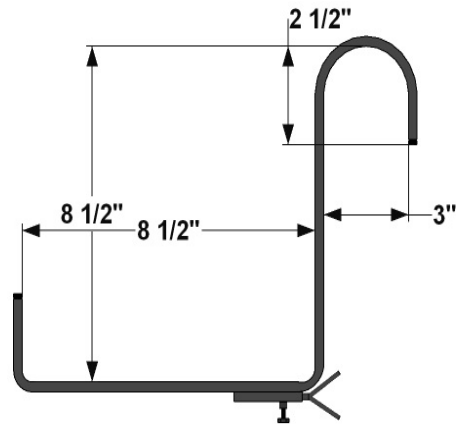

PERSPECTIVE VIEW

SIZE	L = Actual Dimensions for Liner Fitment
24"	25" Exterior 22" Bottom
30"	31" Exterior 28" Bottom
36"	37" Exterior 34" Bottom
42"	43" Exterior 40" Bottom
48"	49" Exterior 46" Bottom
60"	61" Exterior 58" Bottom
72"	73" Exterior 70" Bottom

RAILING BRACKET FRONT VIEW

SIDE VIEW

GENERAL NOTES

1. Cage Interior Dimensions fit 8" Pots or L" size x 8" x 8" Liners
2. Frame and Scrolls are 3/4" x 1/8" flat bar.
3. Mounting Holes: Ø 1/4"
4. Window box will rest on bracket shelf. Place brackets evenly-no more than 24" between brackets for quality support
5. Individual scrolls measure 9 3/8" height. Top scroll is 2 1/8" diameter, bottom scroll is 2 3/4" in diameter.

windowbox.com

6056 Corte Del Cedro, Carlsbad, CA 92011
 service@windowbox.com
 888-427-3362

PRODUCT DESCRIPTION		SKU		ORDER NUMBER		CUSTOMER SIGNATURE	
Arch Decora Railing Planter with Round Rail Brackets		510RP-X-414RB85					
DIMENSIONS		COLOR	FINISH	REP:	DB:	DATE	