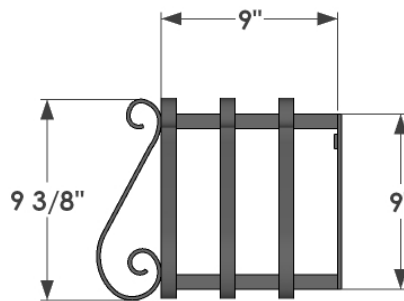

PERSPECTIVE VIEW

SIZE	L = Actual Dimensions for Liner Fitment
24"	w/ 7 scrolls, 25" Exterior scrolls 31"
30"	w/ 9 scrolls, 31" Exterior scrolls 37"
36"	w/ 11 scrolls, 37" Exterior scrolls 43"
42"	w/ 13 scrolls, 43" Exterior scrolls 49"
48"	w/ 15 scrolls, 49" Exterior scrolls 55"
60"	w/ 17 scrolls, 61" Exterior scrolls 67"
72"	w/ 19 scrolls, 73" Exterior scrolls 79"

RAILING BRACKET PERSPECTIVE VIEW

SIDE VIEW

Rail Brackets Size	
1"W	Fits 1" Wide Rail
1.25"W	Fits 1.25" Wide Rail
1.5"W	Fits 1.5" Wide Rail
1.75"W	Fits 1.75" Wide Rail
2"W	Fits 2" Wide Rail

GENERAL NOTES

1. Cage Interior Dimensions fit 8" Pots or L" size x 8" x 8" Liners
2. Frame and Scrolls are 3/4" x 1/8" flat bar.
3. Mounting Holes: Ø 1/4"
4. 7mm clearance between back bars to allow 1/4" log bolt to mount anywhere along slot created by bars or in mounting holes.
5. Individual scrolls measure 9 3/8" height. Top scroll is 2 1/8" diameter, bottom scroll is 2 3/4" in diameter.

 6056 Corte Del Cedro, Carlsbad CA 92011 1-888-320-0626/service@plantersunlimited.com www.plantersunlimited.com	PRODUCT DESCRIPTION		SKU		ORDER NUMBER	CUSTOMER SIGNATURE
	European window box cage with Flat Railing Brackets		541C-X-413			
	DIMENSIONS		COLOR	FINISH	REP:	DB: