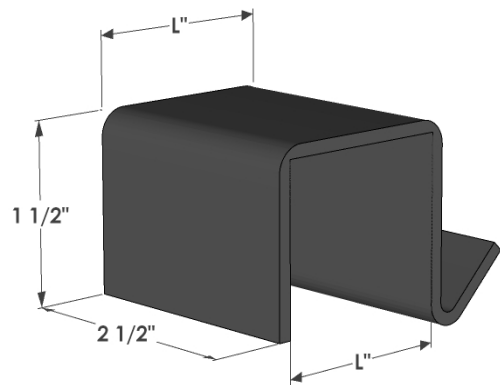

PERSPECTIVE VIEW

SIZE	L = Actual Dimensions for Liner Fitment
24"	w/ 7 scrolls, 25" Exterior scrolls 31"
30"	w/ 9 scrolls, 31" Exterior scrolls 37"
36"	w/ 11 scrolls, 37" Exterior scrolls 43"
42"	w/ 13 scrolls, 43" Exterior scrolls 49"
48"	w/ 15 scrolls, 49" Exterior scrolls 55"
60"	w/ 17 scrolls, 61" Exterior scrolls 67"
72"	w/ 19 scrolls, 73" Exterior scrolls 79"

RAILING BRACKET PERSPECTIVE VIEW

SIDE VIEW

Rail Brackets Size	
1"W	Fits 1" Wide Rail
1.25"W	Fits 1.25" Wide Rail
1.5"W	Fits 1.5" Wide Rail
1.75"W	Fits 1.75" Wide Rail
2"W	Fits 2" Wide Rail

GENERAL NOTES

1. Cage Interior Dimensions fit 8" Pots or L" size x 8" x 8" Liners
2. Frame and Scrolls are 3/4" x 1/8" flat bar.
3. Mounting Holes: Ø 1/4"
4. 7mm clearance between back bars to allow 1/4" log bolt to mount anywhere along slot created by bars or in mounting holes.
5. Individual scrolls measure 9 3/8" height. Top scroll is 2 1/8" diameter, bottom scroll is 2 3/4" in diameter.

 6056 Corte Del Cedro, Carlsbad CA 92011 1-888-320-0626/service@plantersunlimited.com www.plantersunlimited.com	PRODUCT DESCRIPTION		SKU		ORDER NUMBER	CUSTOMER SIGNATURE
	European window box cage with Flat Railing Brackets		541C-X-413			
	DIMENSIONS		COLOR	FINISH	REP:	DB: