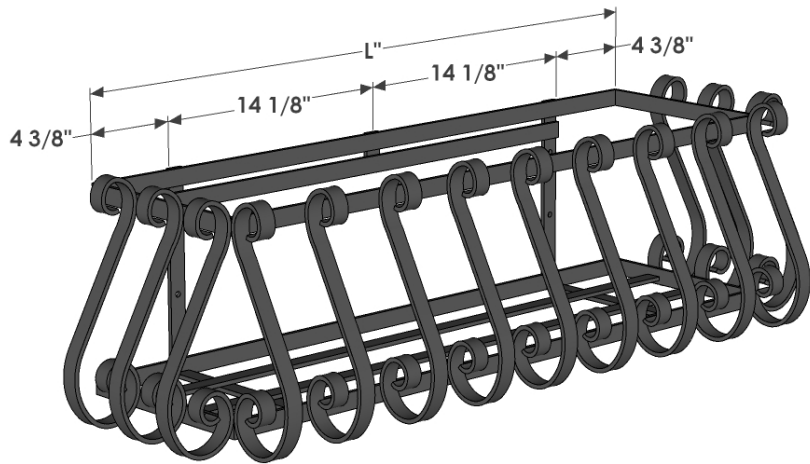

PERSPECTIVE VIEW

SIZE	L = Actual Dimensions for Liner Fitment
24"	w/ 7 scrolls, 25" Exterior scrolls 31"
30"	w/ 9 scrolls, 31" Exterior scrolls 37"
36"	w/ 11 scrolls, 37" Exterior scrolls 43"
42"	w/ 13 scrolls, 43" Exterior scrolls 49"
48"	w/ 15 scrolls, 49" Exterior scrolls 55"
60"	w/ 17 scrolls, 61" Exterior scrolls 67"
72"	w/ 19 scrolls, 73" Exterior scrolls 79"

RAILING BRACKET PERSPECTIVE VIEW

SIDE VIEW

Rail Brackets Size	
1"W	Fits 1" Wide Rail
1.25"W	Fits 1.25" Wide Rail
1.5"W	Fits 1.5" Wide Rail
1.75"W	Fits 1.75" Wide Rail
2"W	Fits 2" Wide Rail

GENERAL NOTES

1. Cage Interior Dimensions fit 8" Pots or L" size x 8" x 8" Liners
2. Frame and Scrolls are 3/4" x 1/8" flat bar.
3. Mounting Holes: Ø 1/4"
4. 7mm clearance between back bars to allow 1/4" log bolt to mount anywhere along slot created by bars or in mounting holes.
5. Individual scrolls measure 9 3/8" height. Top scroll is 2 1/8" diameter, bottom scroll is 2 3/4" in diameter.

 6056 Corte Del Cedro, Carlsbad CA 92011 1-888-320-0626/service@plantersunlimited.com www.plantersunlimited.com	PRODUCT DESCRIPTION		SKU		ORDER NUMBER	CUSTOMER SIGNATURE
	European window box cage with Flat Railing Brackets		541C-X-413			
	DIMENSIONS		COLOR	FINISH	REP:	DB: