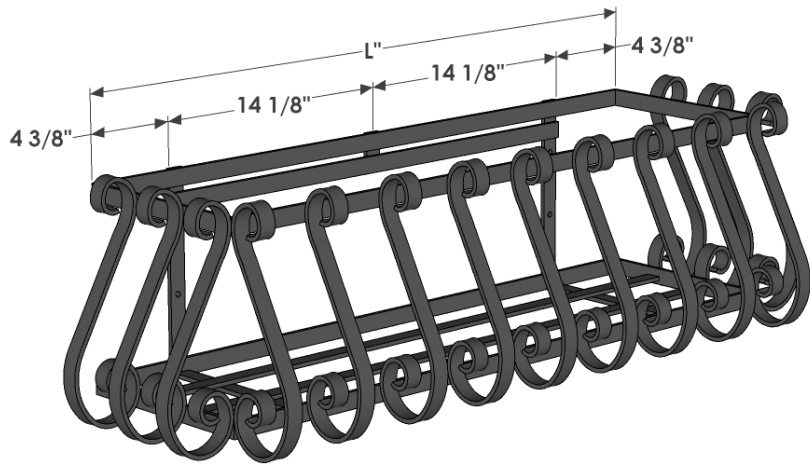

PERSPECTIVE VIEW

SIZE	L = Actual Dimensions for Liner Fitment
24"	w/ 7 scrolls, 25" Exterior scrolls 31"
30"	w/ 9 scrolls, 31" Exterior scrolls 37"
36"	w/ 11 scrolls, 37" Exterior scrolls 43"
42"	w/ 13 scrolls, 43" Exterior scrolls 49"
48"	w/ 15 scrolls, 49" Exterior scrolls 55"
60"	w/ 17 scrolls, 61" Exterior scrolls 67"
72"	w/ 19 scrolls, 73" Exterior scrolls 79"

RAILING BRACKET FRONT VIEW

SIDE VIEW

GENERAL NOTES

1. Cage Interior Dimensions fit 8" Pots or L" size x 8" x 8" Liners
2. Frame and Scrolls are 3/4" x 1/8" flat bar.
3. Mounting Holes: Ø 1/4"
4. 7mm clearance between back bars to allow 1/4" log bolt to mount anywhere along slot created by bars or in mounting holes.
5. Individual scrolls measure 9 3/8" height. Top scroll is 2 1/8" diameter, bottom scroll is 2 3/4" in diameter.

windowbox.com

6056 Corte Del Cedro, Carlsbad CA 92011
1-888-320-0626/service@plantersunlimited.com
www.plantersunlimited.com

PRODUCT DESCRIPTION		SKU			ORDER NUMBER	CUSTOMER SIGNATURE
European Window Box Cage with Round Rail Brackets		541C-X-414RB95				
DIMENSIONS	COLOR	FINISH	REP:	DB:	DATE	