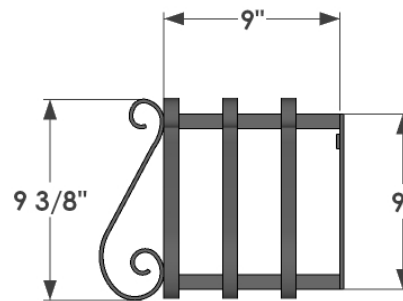

PERSPECTIVE VIEW

SIZE	L = Actual Dimensions for Liner Fitment
24"	w/ 7 scrolls, 25" Exterior scrolls 31"
30"	w/ 9 scrolls, 31" Exterior scrolls 37"
36"	w/ 11 scrolls, 37" Exterior scrolls 43"
42"	w/ 13 scrolls, 43" Exterior scrolls 49"
48"	w/ 15 scrolls, 49" Exterior scrolls 55"
60"	w/ 17 scrolls, 61" Exterior scrolls 67"
72"	w/ 19 scrolls, 73" Exterior scrolls 79"

RAILING BRACKET FRONT VIEW

SIDE VIEW

GENERAL NOTES

1. Cage Interior Dimensions fit 8" Pots or L" size x 8" x 8" Liners
2. Frame and Scrolls are 3/4" x 1/8" flat bar.
3. Mounting Holes: Ø 1/4"
4. 7mm clearance between back bars to allow 1/4" log bolt to mount anywhere along slot created by bars or in mounting holes.
5. Individual scrolls measure 9 3/8" height. Top scroll is 2 1/8" diameter, bottom scroll is 2 3/4" in diameter.

windowbox.com

6056 Corte Del Cedro, Carlsbad CA 92011
1-888-320-0626/service@plantersunlimited.com
www.plantersunlimited.com

PRODUCT DESCRIPTION		SKU			ORDER NUMBER	CUSTOMER SIGNATURE
European Window Box Cage with Round Rail Brackets		541C-X-414RB95				
DIMENSIONS	COLOR	FINISH	REP:	DB:	DATE	