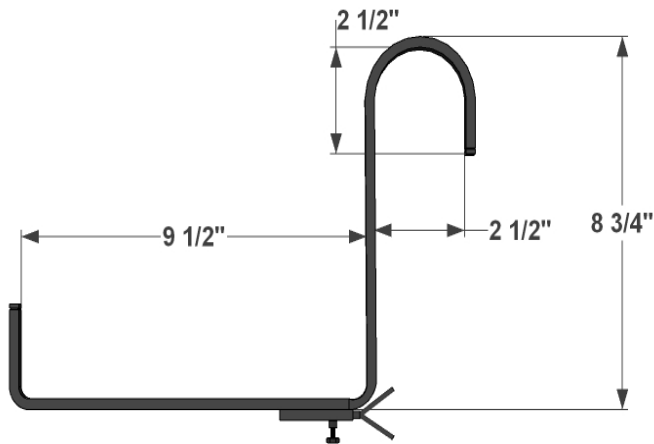

PERSPECTIVE VIEW

SIZE	L = Actual Dimensions for Liner Fitment
24"	w/ 7 scrolls, 25" Exterior scrolls 31"
30"	w/ 9 scrolls, 31" Exterior scrolls 37"
36"	w/ 11 scrolls, 37" Exterior scrolls 43"
42"	w/ 13 scrolls, 43" Exterior scrolls 49"
48"	w/ 15 scrolls, 49" Exterior scrolls 55"
60"	w/ 17 scrolls, 61" Exterior scrolls 67"
72"	w/ 19 scrolls, 73" Exterior scrolls 79"

RAILING BRACKET FRONT VIEW

SIDE VIEW

GENERAL NOTES

1. Cage Interior Dimensions fit 8" Pots or L" size x 8" x 8" Liners
2. Frame and Scrolls are 3/4" x 1/8" flat bar.
3. Mounting Holes: Ø 1/4"
4. 7mm clearance between back bars to allow 1/4" log bolt to mount anywhere along slot created by bars or in mounting holes.
5. Individual scrolls measure 9 3/8" height. Top scroll is 2 1/8" diameter, bottom scroll is 2 3/4" in diameter.

windowbox.com

6056 Corte Del Cedro, Carlsbad CA 92011
1-888-320-0626/service@plantersunlimited.com
www.plantersunlimited.com

PRODUCT DESCRIPTION		SKU			ORDER NUMBER	CUSTOMER SIGNATURE
European Window Box Cage with Round Rail Brackets		541C-X-414RB95				
DIMENSIONS	COLOR	FINISH	REP:	DB:	DATE	