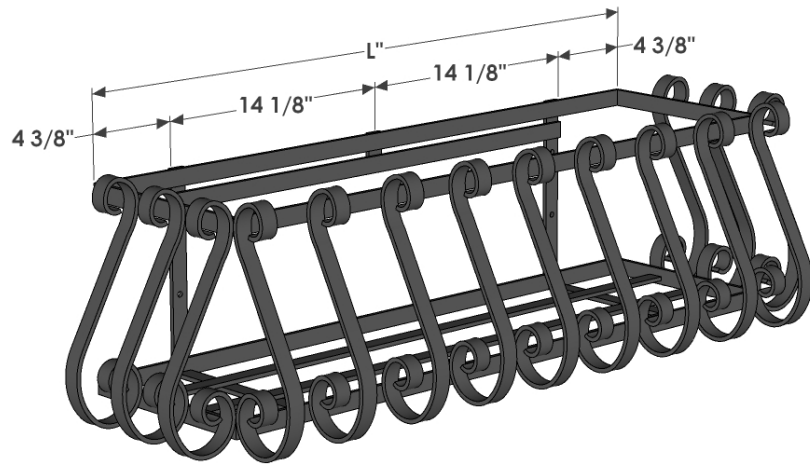

PERSPECTIVE VIEW

SIZE	L = Actual Dimensions for Liner Fitment
24"	w/ 7 scrolls, 25" Exterior scrolls 31"
30"	w/ 9 scrolls, 31" Exterior scrolls 37"
36"	w/ 11 scrolls, 37" Exterior scrolls 43"
42"	w/ 13 scrolls, 43" Exterior scrolls 49"
48"	w/ 15 scrolls, 49" Exterior scrolls 55"
60"	w/ 17 scrolls, 61" Exterior scrolls 67"
72"	w/ 19 scrolls, 73" Exterior scrolls 79"

RAILING BRACKET PERSPECTIVE VIEW

SIDE VIEW

Flat Rail Brackets Size	L = Length Dimension
2x4	4 x 7 1/2 x 2
2x6	6 x 7 1/2 x 2
2x8	8 x 7 1/2 x 2

GENERAL NOTES

1. Cage Interior Dimensions fit 8" Pots or L" size x 8" x 8" Liners
2. Frame and Scrolls are 3/4" x 1/8" flat bar.
3. Mounting Holes: Ø 1/4"
4. 7mm clearance between back bars to allow 1/4" log bolt to mount anywhere along slot created by bars or in mounting holes.
5. Individual scrolls measure 9 3/8" height. Top scroll is 2 1/8" diameter, bottom scroll is 2 3/4" in diameter.

CUSTOMER SIGNATURE

DIMENSIONS

COLOR

FINISH

REP:

DB:

DATE