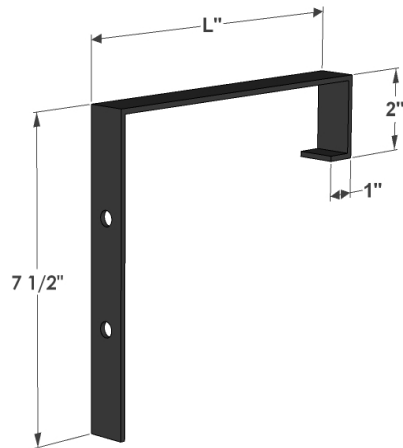

PERSPECTIVE VIEW

SIZE	L = Actual Dimensions for Liner Fitment
24"	w/ 7 scrolls, 25" Exterior scrolls 31"
30"	w/ 9 scrolls, 31" Exterior scrolls 37"
36"	w/ 11 scrolls, 37" Exterior scrolls 43"
42"	w/ 13 scrolls, 43" Exterior scrolls 49"
48"	w/ 15 scrolls, 49" Exterior scrolls 55"
60"	w/ 17 scrolls, 61" Exterior scrolls 67"
72"	w/ 19 scrolls, 73" Exterior scrolls 79"

RAILING BRACKET PERSPECTIVE VIEW

SIDE VIEW

Flat Rail Brackets Size	L = Length Dimension
2x4	4 x 7 1/2 x 2
2x6	6 x 7 1/2 x 2
2x8	8 x 7 1/2 x 2

GENERAL NOTES

1. Cage Interior Dimensions fit 8" Pots or L" size x 8" x 8" Liners
2. Frame and Scrolls are 3/4" x 1/8" flat bar.
3. Mounting Holes: Ø 1/4"
4. 7mm clearance between back bars to allow 1/4" log bolt to mount anywhere along slot created by bars or in mounting holes.
5. Individual scrolls measure 9 3/8" height. Top scroll is 2 1/8" diameter, bottom scroll is 2 3/4" in diameter.