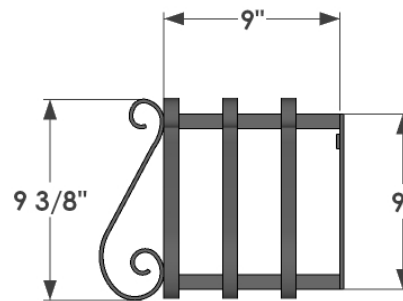

PERSPECTIVE VIEW

SIZE	L = Actual Dimensions for Liner Fitment
24"	w/ 7 scrolls, 25" Exterior scrolls 31"
30"	w/ 9 scrolls, 31" Exterior scrolls 37"
36"	w/ 11 scrolls, 37" Exterior scrolls 43"
42"	w/ 13 scrolls, 43" Exterior scrolls 49"
48"	w/ 15 scrolls, 49" Exterior scrolls 55"
60"	w/ 17 scrolls, 61" Exterior scrolls 67"
72"	w/ 19 scrolls, 73" Exterior scrolls 79"

RAILING BRACKET PERSPECTIVE VIEW

SIDE VIEW

Flat Rail Brackets Size	L = Length Dimension
2x4	4 x 7 1/2 x 2
2x6	6 x 7 1/2 x 2
2x8	8 x 7 1/2 x 2

GENERAL NOTES

1. Cage Interior Dimensions fit 8" Pots or L" size x 8" x 8" Liners
2. Frame and Scrolls are 3/4" x 1/8" flat bar.
3. Mounting Holes: Ø 1/4"
4. 7mm clearance between back bars to allow 1/4" log bolt to mount anywhere along slot created by bars or in mounting holes.
5. Individual scrolls measure 9 3/8" height. Top scroll is 2 1/8" diameter, bottom scroll is 2 3/4" in diameter.