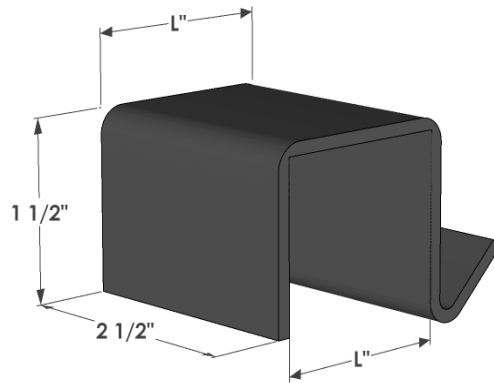

PERSPECTIVE VIEW

RAILING BRACKET PERSPECTIVE VIEW

SIDE VIEW

SIZE	L= Actual Dimensions for Liner Fitment
24"	25"L x 9"W by 9" H
30"	31"L x 9"W by 9" H
36"	37"L x 9"W by 9" H
42"	43"L x 9"W by 9" H
48"	49"L x 9"W by 9" H
60"	61"L x 9"W by 9" H
72"	73"L x 9"W by 9" H

Rail Brackets Size	
1"W	Fits 1" Wide Rail
1.25"W	Fits 1.25" Wide Rail
1.5"W	Fits 1.5" Wide Rail
1.75"W	Fits 1.75" Wide Rail
2"W	Fits 2" Wide Rail

GENERAL NOTES

1. Frame, Back and Bottom supports: 3/4"W x 3/16" Thk Flat Bar
2. Design: 1/2"W x 3/16" Thk Flat Bar
3. Mounting Holes 0.28" dia. (7mm)
4. Simply place the bracket on top of the railing and the back of the flower planter box will securely sit in the V-shape. No hardware is necessary.
5. The 60"- 72" sizes will come with two pairs of railing brackets.