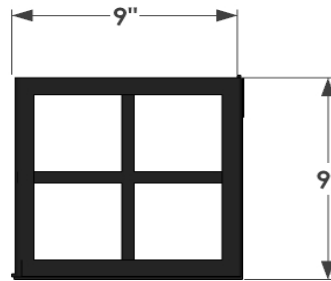

PERSPECTIVE VIEW

RAILING BRACKET PERSPECTIVE VIEW

SIDE VIEW

SIZE	L= Actual Dimensions for Liner Fitment
24"	25"L x 9"W by 9" H
30"	31"L x 9"W by 9" H
36"	37"L x 9"W by 9" H
42"	43"L x 9"W by 9" H
48"	49"L x 9"W by 9" H
60"	61"L x 9"W by 9" H
72"	73"L x 9"W by 9" H

Rail Brackets Size	
1"W	Fits 1" Wide Rail
1.25"W	Fits 1.25" Wide Rail
1.5"W	Fits 1.5" Wide Rail
1.75"W	Fits 1.75" Wide Rail
2"W	Fits 2" Wide Rail

GENERAL NOTES

1. Frame, Back and Bottom supports: 3/4"W x 3/16" Thk Flat Bar
2. Design: 1/2"W x 3/16" Thk Flat Bar
3. Mounting Holes 0.28" dia. (7mm)
4. Simply place the bracket on top of the railing and the back of the flower planter box will securely sit in the V-shape. No hardware is necessary.
5. The 60"- 72" sizes will come with two pairs of railing brackets.