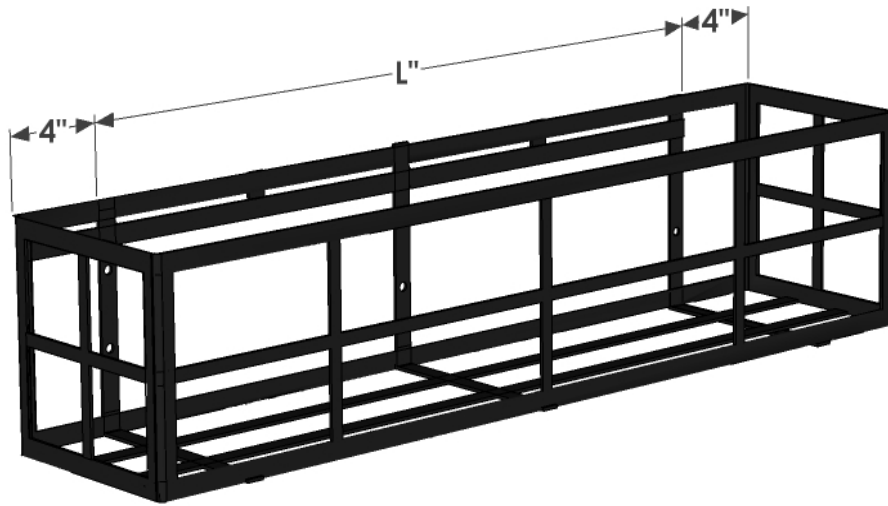

PERSPECTIVE VIEW

RAILING BRACKET PERSPECTIVE VIEW

SIDE VIEW

SIZE	L= Actual Dimensions for Liner Fitment
24"	25"L x 9"W by 9" H
30"	31"L x 9"W by 9" H
36"	37"L x 9"W by 9" H
42"	43"L x 9"W by 9" H
48"	49"L x 9"W by 9" H
60"	61"L x 9"W by 9" H
72"	73"L x 9"W by 9" H

Rail Brackets Size	
1"W	Fits 1" Wide Rail
1.25"W	Fits 1.25" Wide Rail
1.5"W	Fits 1.5" Wide Rail
1.75"W	Fits 1.75" Wide Rail
2"W	Fits 2" Wide Rail

GENERAL NOTES

1. Frame, Back and Bottom supports: 3/4"W x 3/16" Thk Flat Bar
2. Design: 1/2"W x 3/16" Thk Flat Bar
3. Mounting Holes 0.28" dia. (7mm)
4. Simply place the bracket on top of the railing and the back of the flower planter box will securely sit in the V-shape. No hardware is necessary.
5. The 60"- 72" sizes will come with two pairs of railing brackets.

 6056 Corte Del Cedro, Carlsbad, CA 92011 service@windowbox.com 888-427-3362	PRODUCT DESCRIPTION		SKU		ORDER NUMBER	CUSTOMER SIGNATURE
	Simple Elegance Window Box Cage w/ Flat Railing Brackets		547C-X-413			
	DIMENSIONS	COLOR	FINISH	REP:	DB:	DATE