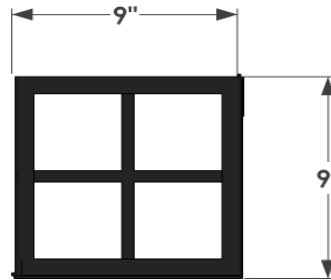

PERSPECTIVE VIEW

RAILING BRACKET PERSPECTIVE VIEW

SIDE VIEW

SIZE	L= Actual Dimensions for Liner Fitment
24"	25"L x 9"W by 9" H
30"	31"L x 9"W by 9" H
36"	37"L x 9"W by 9" H
42"	43"L x 9"W by 9" H
48"	49"L x 9"W by 9" H
60"	61"L x 9"W by 9" H
72"	73"L x 9"W by 9" H

Wood Rail Bracket Size	L = Length Dimension
2x4	4 x 7 1/2 x 2
2x6	6 x 7 1/2 x 2
2x8	8 x 7 1/2 x 2

GENERAL NOTES
1. Frame, Back and Bottom supports: 3/4"W x 3/16" Thk Flat Bar
2. Design: 1/2"W x 3/16" Thk Flat Bar
3. Mounting Holes 0.28" dia. (7mm)
4. Attach metal window box to brackets. Hardware included.
5. The 60" and 72" sizes will come with two pairs of railing brackets