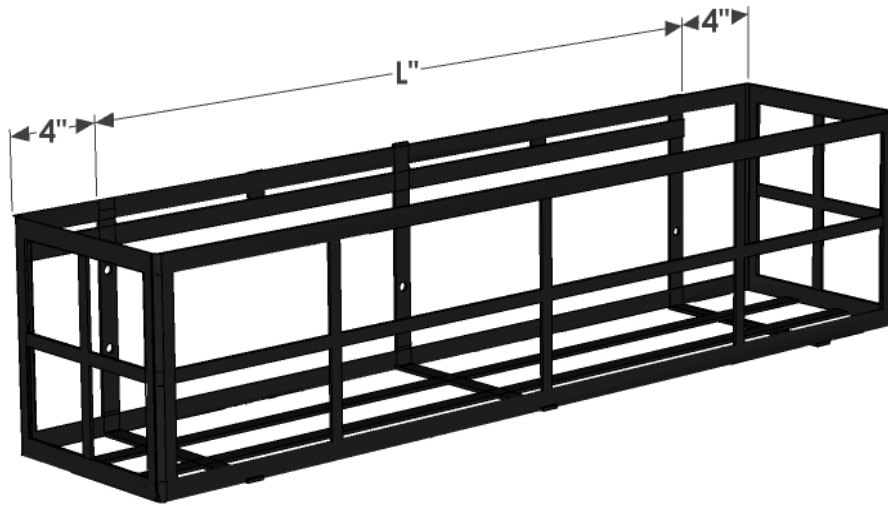

PERSPECTIVE VIEW

RAILING BRACKET PERSPECTIVE VIEW

SIDE VIEW

SIZE	L= Actual Dimensions for Liner Fitment
24"	25"L x 9"W by 9" H
30"	31"L x 9"W by 9" H
36"	37"L x 9"W by 9" H
42"	43"L x 9"W by 9" H
48"	49"L x 9"W by 9" H
60"	61"L x 9"W by 9" H
72"	73"L x 9"W by 9" H

Wood Rail Bracket Size	L = Length Dimension
2x4	4 x 7 1/2 x 2
2x6	6 x 7 1/2 x 2
2x8	8 x 7 1/2 x 2

GENERAL NOTES
1. Frame, Back and Bottom supports: 3/4"W x 3/16" Thk Flat Bar
2. Design: 1/2"W x 3/16" Thk Flat Bar
3. Mounting Holes 0.28" dia. (7mm)
4. Attach metal window box to brackets. Hardware included.
5. The 60" and 72" sizes will come with two pairs of railing brackets

 6056 Corte Del Cedro, Carlsbad, CA 92011 service@windowbox.com 888-427-3362	PRODUCT DESCRIPTION		SKU		ORDER NUMBER	CUSTOMER SIGNATURE
	Simple Elegance Window Box Cage w/ Wood Rail Brackets		547C-X-415			
	DIMENSIONS	COLOR	FINISH	REP:	DB:	DATE