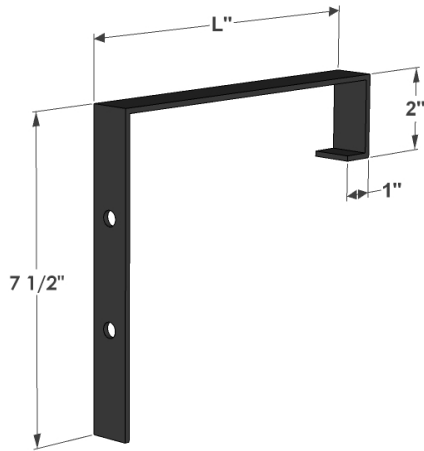

PERSPECTIVE VIEW

RAILING BRACKET PERSPECTIVE VIEW

SIDE VIEW

SIZE	L= Actual Dimensions for Liner Fitment
24"	25"L x 9"W by 9" H
30"	31"L x 9"W by 9" H
36"	37"L x 9"W by 9" H
42"	43"L x 9"W by 9" H
48"	49"L x 9"W by 9" H
60"	61"L x 9"W by 9" H
72"	73"L x 9"W by 9" H

Wood Rail Bracket Size	L = Length Dimension
2x4	4 x 7 1/2 x 2
2x6	6 x 7 1/2 x 2
2x8	8 x 7 1/2 x 2

GENERAL NOTES
1. Frame, Back and Bottom supports: 3/4"W x 3/16" Thk Flat Bar
2. Design: 1/2"W x 3/16" Thk Flat Bar
3. Mounting Holes 0.28" dia. (7mm)
4. Attach metal window box to brackets. Hardware included.
5. The 60" and 72" sizes will come with two pairs of railing brackets

 6056 Corte Del Cedro, Carlsbad, CA 92011 service@windowbox.com 888-427-3362	PRODUCT DESCRIPTION		SKU		ORDER NUMBER	CUSTOMER SIGNATURE
	Simple Elegance Window Box Cage w/ Wood Rail Brackets		547C-X-415			
	DIMENSIONS	COLOR	FINISH	REP:	DB:	DATE