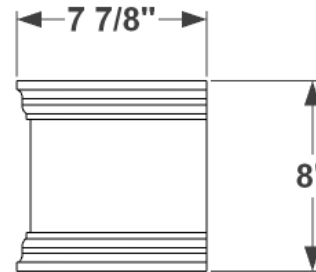

PERSPECTIVE VIEW

L SIZE	Exterior Dimensions
24"	25 1/4"L x 7 7/8"W x 8"H
30"	31 1/4"L x 7 7/8"W x 8"H
36"	37 1/4"L x 7 7/8"W x 8"H
42"	43 1/4"L x 7 7/8"W x 8"H
48"	49 1/4"L x 7 7/8"W x 8"H
60"	61 1/4"L x 7 7/8"W x 8"H
72"	73 1/4"L x 7 7/8"W x 8"H

RAILING BRACKET FRONT VIEW

SIDE VIEW

GENERAL NOTES

1. Direct Mount, trim is flush with back panel
2. The window box is made of 1/2" thick PVC trim adds 1 1/4" to length and 5/8" to width.
3. Round railing bracket fits most railings up to 2.5" wide
4. Window box will rest on top of bracket.
5. Place brackets evenly-no more than 24" between brackets for quality support.
6. 1 pair for window boxes in length to 48", 60" and 72" lengths require 2 pairs.