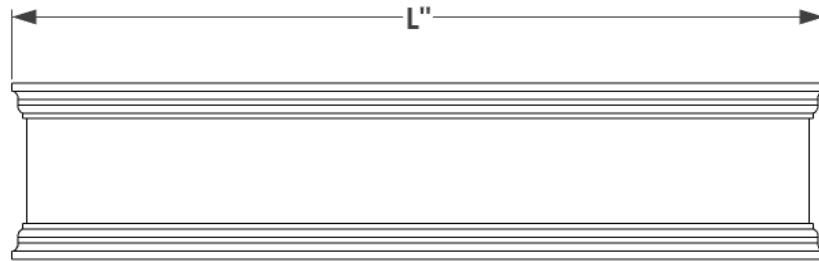

PERSPECTIVE VIEW

L SIZE	Exterior Dimensions
24"	25 1/4"L x 7 7/8"W x 8"H
30"	31 1/4"L x 7 7/8"W x 8"H
36"	37 1/4"L x 7 7/8"W x 8"H
42"	43 1/4"L x 7 7/8"W x 8"H
48"	49 1/4"L x 7 7/8"W x 8"H
60"	61 1/4"L x 7 7/8"W x 8"H
72"	73 1/4"L x 7 7/8"W x 8"H

RAILING BRACKET FRONT VIEW

SIDE VIEW

GENERAL NOTES

1. Direct Mount, trim is flush with back panel
2. The window box is made of 1/2" thick PVC trim adds 1 1/4" to length and 5/8" to width.
3. Round railing bracket fits most railings up to 2.5" wide
4. Window box will rest on top of bracket.
5. Place brackets evenly-no more than 24" between brackets for quality support.
6. 1 pair for window boxes in length to 48", 60" and 72" lengths require 2 pairs.