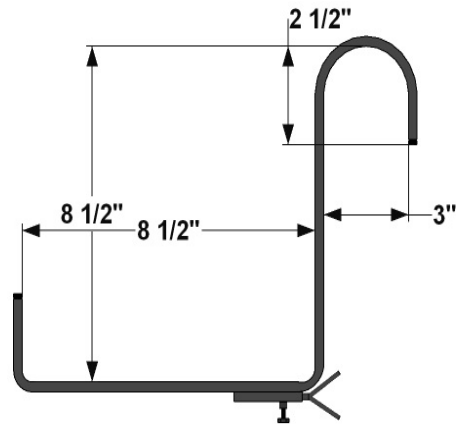

PERSPECTIVE VIEW

L SIZE	Exterior Dimensions
24"	25 1/4"L x 7 7/8"W x 8"H
30"	31 1/4"L x 7 7/8"W x 8"H
36"	37 1/4"L x 7 7/8"W x 8"H
42"	43 1/4"L x 7 7/8"W x 8"H
48"	49 1/4"L x 7 7/8"W x 8"H
60"	61 1/4"L x 7 7/8"W x 8"H
72"	73 1/4"L x 7 7/8"W x 8"H

RAILING BRACKET FRONT VIEW

SIDE VIEW

GENERAL NOTES

1. Direct Mount, trim is flush with back panel
2. The window box is made of 1/2" thick PVC trim adds 1 1/4" to length and 5/8" to width.
3. Round railing bracket fits most railings up to 2.5" wide
4. Window box will rest on top of bracket.
5. Place brackets evenly-no more than 24" between brackets for quality support.
6. 1 pair for window boxes in length to 48", 60" and 72" lengths require 2 pairs.