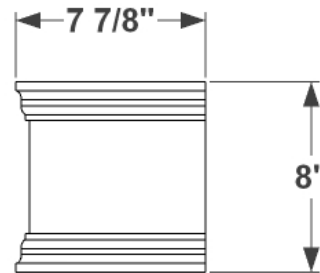

PERSPECTIVE VIEW

| L SIZE | Exterior Dimensions |
|--------|--------------------------|
| 24" | 25 1/4"L x 7 7/8"W x 8"H |
| 30" | 31 1/4"L x 7 7/8"W x 8"H |
| 36" | 37 1/4"L x 7 7/8"W x 8"H |
| 42" | 43 1/4"L x 7 7/8"W x 8"H |
| 48" | 49 1/4"L x 7 7/8"W x 8"H |
| 60" | 61 1/4"L x 7 7/8"W x 8"H |
| 72" | 73 1/4"L x 7 7/8"W x 8"H |

RAILING BRACKET PERSPECTIVE VIEW

SIDE VIEW

| Bracket Width Options | |
|-----------------------|----------------------|
| 1"W | Fits 1" Wide Rail |
| 1.25"W | Fits 1.25" Wide Rail |
| 1.5"W | Fits 1.5" Wide Rail |
| 1.75"W | Fits 1.75" Wide Rail |
| 2"W | Fits 2" Wide Rail |