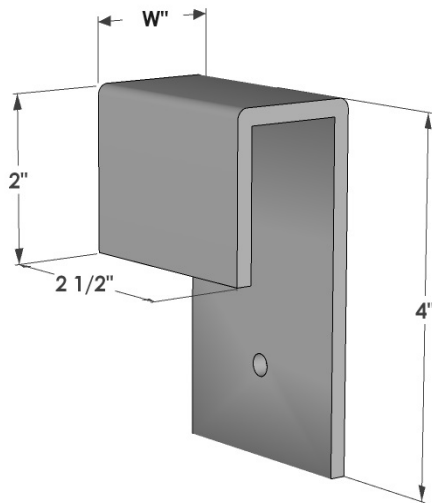

PERSPECTIVE VIEW

| L SIZE | Exterior Dimensions |
|--------|--------------------------|
| 24" | 25 1/4"L x 7 7/8"W x 8"H |
| 30" | 31 1/4"L x 7 7/8"W x 8"H |
| 36" | 37 1/4"L x 7 7/8"W x 8"H |
| 42" | 43 1/4"L x 7 7/8"W x 8"H |
| 48" | 49 1/4"L x 7 7/8"W x 8"H |
| 60" | 61 1/4"L x 7 7/8"W x 8"H |
| 72" | 73 1/4"L x 7 7/8"W x 8"H |

RAILING BRACKET PERSPECTIVE VIEW

SIDE VIEW

| Bracket Width Options | |
|-----------------------|----------------------|
| 1"W | Fits 1" Wide Rail |
| 1.25"W | Fits 1.25" Wide Rail |
| 1.5"W | Fits 1.5" Wide Rail |
| 1.75"W | Fits 1.75" Wide Rail |
| 2"W | Fits 2" Wide Rail |