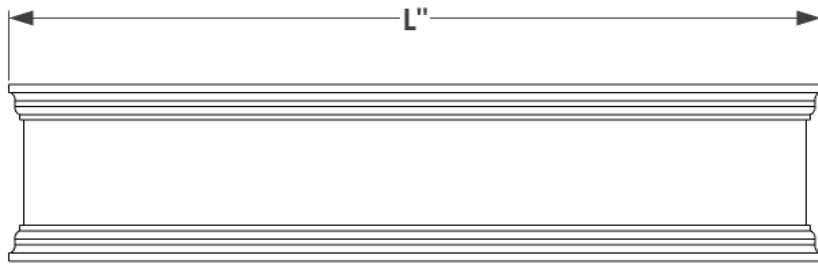

PERSPECTIVE VIEW

| L SIZE | Exterior Dimensions |
|--------|--------------------------|
| 24" | 25 1/4"L x 7 7/8"W x 8"H |
| 30" | 31 1/4"L x 7 7/8"W x 8"H |
| 36" | 37 1/4"L x 7 7/8"W x 8"H |
| 42" | 43 1/4"L x 7 7/8"W x 8"H |
| 48" | 49 1/4"L x 7 7/8"W x 8"H |
| 60" | 61 1/4"L x 7 7/8"W x 8"H |
| 72" | 73 1/4"L x 7 7/8"W x 8"H |

RAILING BRACKET PERSPECTIVE VIEW

SIDE VIEW

| Bracket Width Options | |
|-----------------------|----------------------|
| 1"W | Fits 1" Wide Rail |
| 1.25"W | Fits 1.25" Wide Rail |
| 1.5"W | Fits 1.5" Wide Rail |
| 1.75"W | Fits 1.75" Wide Rail |
| 2"W | Fits 2" Wide Rail |