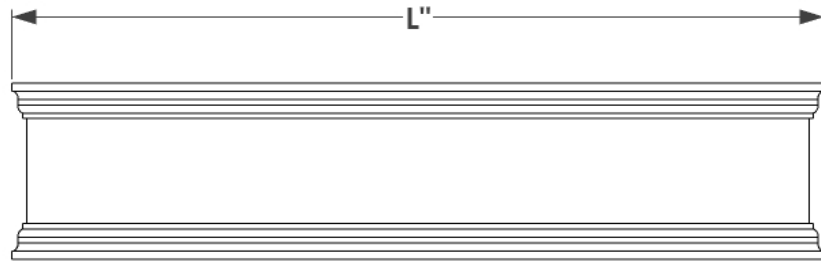

PERSPECTIVE VIEW

L SIZE	Exterior Dimensions
24"	25 1/4"L x 7 7/8"W x 8"H
30"	31 1/4"L x 7 7/8"W x 8"H
36"	37 1/4"L x 7 7/8"W x 8"H
42"	43 1/4"L x 7 7/8"W x 8"H
48"	49 1/4"L x 7 7/8"W x 8"H
60"	61 1/4"L x 7 7/8"W x 8"H
72"	73 1/4"L x 7 7/8"W x 8"H

RAILING BRACKET PERSPECTIVE VIEW

SIDE VIEW

GENERAL NOTES

1. Direct Mount, trim is flush with back panel
2. The window box is made of 1/2" thick PVC. Trim adds 1/14" to length and 5/8" to width.
3. Adjustable railing hooks allow our window box Deck Drape bracket to fit over Standard 2 x 4 or 2 x 6 Wood Deck Railings.
4. The Super Deck Drape bracket with a 9" shelf depth by 19" long can accommodate window boxes from 19" to 36".
5. Longer window boxes, 42" - 72", will come with two deck drape brackets