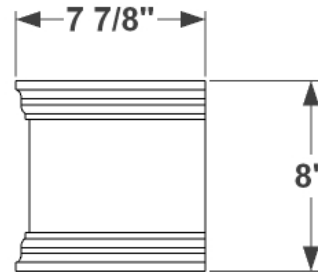

PERSPECTIVE VIEW

L SIZE	Exterior Dimensions
24"	25 1/4"L x 7 7/8"W x 8"H
30"	31 1/4"L x 7 7/8"W x 8"H
36"	37 1/4"L x 7 7/8"W x 8"H
42"	43 1/4"L x 7 7/8"W x 8"H
48"	49 1/4"L x 7 7/8"W x 8"H
60"	61 1/4"L x 7 7/8"W x 8"H
72"	73 1/4"L x 7 7/8"W x 8"H

RAILING BRACKET PERSPECTIVE VIEW

SIDE VIEW

GENERAL NOTES

1. Direct Mount, trim is flush with back panel
2. The window box is made of 1/2" thick PVC. Trim adds 1/14" to length and 5/8" to width.
3. Adjustable railing hooks allow our window box Deck Drape bracket to fit over Standard 2 x 4 or 2 x 6 Wood Deck Railings.
4. The Super Deck Drape bracket with a 9" shelf depth by 19" long can accommodate window boxes from 19" to 36".
5. Longer window boxes, 42" - 72", will come with two deck drape brackets

DIMENSIONS

COLOR

WH

FINISH

REP:

DB:

DATE