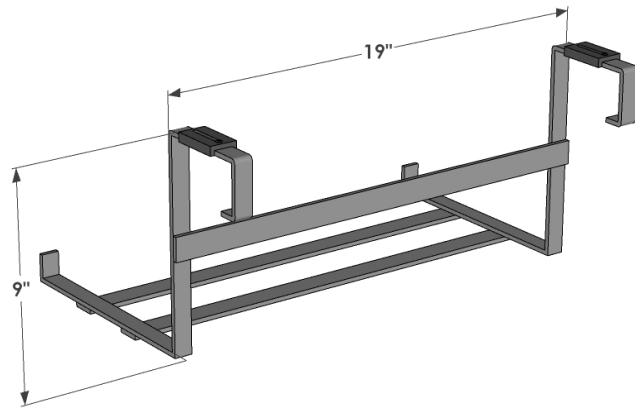

PERSPECTIVE VIEW

L SIZE	Exterior Dimensions
24"	25 1/4"L x 7 7/8"W x 8"H
30"	31 1/4"L x 7 7/8"W x 8"H
36"	37 1/4"L x 7 7/8"W x 8"H
42"	43 1/4"L x 7 7/8"W x 8"H
48"	49 1/4"L x 7 7/8"W x 8"H
60"	61 1/4"L x 7 7/8"W x 8"H
72"	73 1/4"L x 7 7/8"W x 8"H

RAILING BRACKET PERSPECTIVE VIEW

SIDE VIEW

GENERAL NOTES

1. Direct Mount, trim is flush with back panel
2. The window box is made of 1/2" thick PVC. Trim adds 1/14" to length and 5/8" to width.
3. Adjustable railing hooks allow our window box Deck Drape bracket to fit over Standard 2 x 4 or 2 x 6 Wood Deck Railings.
4. The Super Deck Drape bracket with a 9" shelf depth by 19" long can accommodate window boxes from 19" to 36".
5. Longer window boxes, 42" - 72", will come with two deck drape brackets

DIMENSIONS

COLOR

WH

FINISH

REP:

DB:

DATE