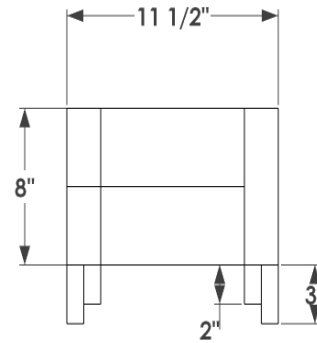

FRONT VIEW

SIDE VIEW

Dimension
32" x 11.5"W x 8"H
38" x 11.5"W x 8"H

BACK VIEW

GENERAL NOTES

1. Sits directly on your deck rail with two bottom support board that slip over the 2" x 4" or 2" x 6" top railing.
2. Comes with drain holes

 6056 Corte Del Cedro, Carlsbad, CA 92011 service@windowbox.com 888-427-3362	PRODUCT DESCRIPTION		SKU		ORDER NUMBER	CUSTOMER SIGNATURE
	Cedar Lattice Rail Flower Box		BHC-RLB			
	DIMENSIONS	COLOR	FINISH	REP:	DB:	DATE
	Natural Cedar					