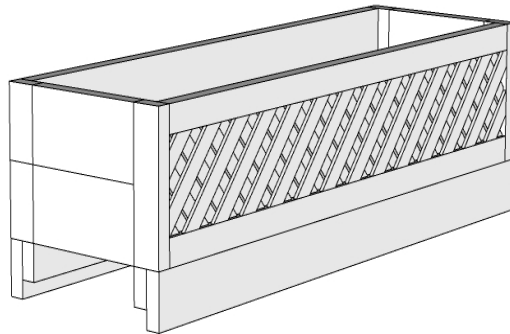

FRONT VIEW

SIDE VIEW

Dimension
32" x 11.5"W x 8"H
38" x 11.5"W x 8"H

BACK VIEW

GENERAL NOTES

1. Sits directly on your deck rail with two bottom support board that slip over the 2" x 4" or 2" x 6" top railing.
2. Comes with drain holes

 6056 Corte Del Cedro, Carlsbad, CA 92011 service@windowbox.com 888-427-3362	PRODUCT DESCRIPTION		SKU		ORDER NUMBER	CUSTOMER SIGNATURE
	Cedar Lattice Rail Flower Box		BHC-RLB			
	DIMENSIONS	COLOR	FINISH	REP:	DB:	DATE
	Natural Cedar					