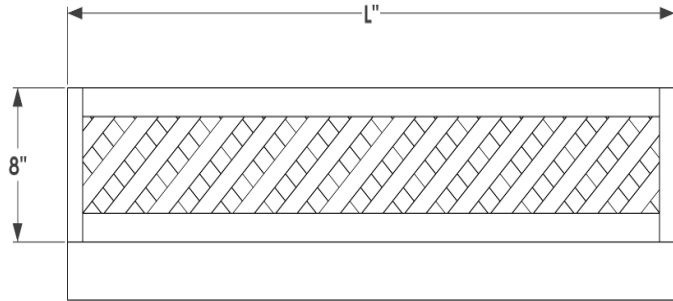

FRONT VIEW

SIDE VIEW

Dimension
32" x 11.5"W x 8"H
38" x 11.5"W x 8"H

BACK VIEW

GENERAL NOTES

1. Sits directly on your deck rail with two bottom support board that slip over the 2" x 4" or 2" x 6" top railing.
2. Comes with drain holes

 6056 Corte Del Cedro, Carlsbad, CA 92011 service@windowbox.com 888-427-3362	PRODUCT DESCRIPTION		SKU		ORDER NUMBER	CUSTOMER SIGNATURE
	Cedar Lattice Rail Flower Box		BHC-RLB			
	DIMENSIONS	COLOR	FINISH	REP:	DB:	DATE
	Natural Cedar					