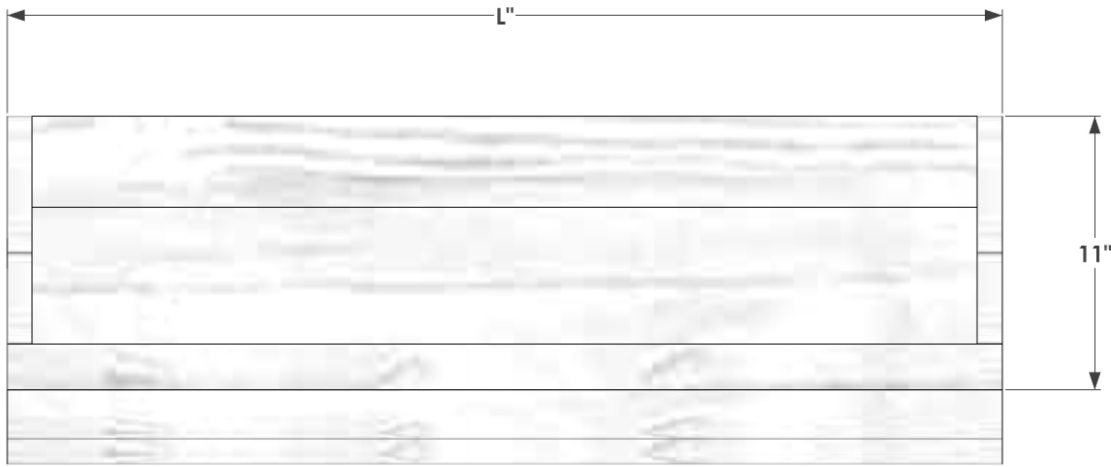

FRONT VIEW

OVERALL DIMENSION
32"L x 12"W x 11"H
38"L x 12"W x 11"H

SIDE VIEW

BACK VIEW

GENERAL NOTES

1. Sits directly on your deck rail with two bottom support board that slip over the 2x4 or 2x6 top railing.
2. Comes with drainage holes.

windowbox.com
 6088 Corte Del Cedro, Carlsbad, CA 92011
 service@windowbox.com
 888-427-3362

PRODUCT DESCRIPTION	SKU				ORDER NUMBER
Standard Cedar Rail Top Flower Box	BHC-RSB				
DIMENSIONS	COLOR	FINISH	REP:	DB:	DATE
	Natural Cedar				