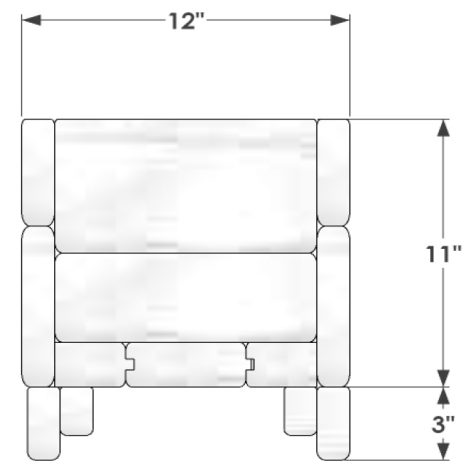

FRONT VIEW

OVERALL DIMENSION
32"L x 12"W x 11"H
38"L x 12"W x 11"H

SIDE VIEW

BACK VIEW

GENERAL NOTES

1. Sits directly on your deck rail with two bottom support board that slip over the 2x4 or 2x6 top railing.
2. Comes with drainage holes.

windowbox.com
 6088 Corte Del Cedro, Carlsbad, CA 92011
 service@windowbox.com
 888-427-3362

PRODUCT DESCRIPTION	SKU				ORDER NUMBER
Standard Cedar Rail Top Flower Box	BHC-RSB				
DIMENSIONS	COLOR	FINISH	REP:	DB:	DATE
	Natural Cedar				