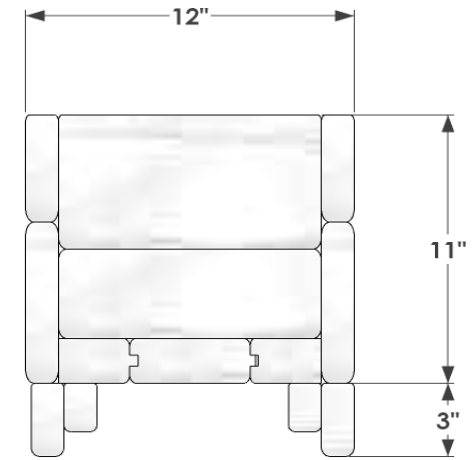

FRONT VIEW

OVERALL DIMENSION
32"L x 12"W x 11"H
38"L x 12"W x 11"H

SIDE VIEW

BACK VIEW

GENERAL NOTES

1. Sits directly on your deck rail with two bottom support board that slip over the 2x4 or 2x6 top railing.
2. Comes with drainage holes.

 6056 Corte Del Cedro, Carlsbad, CA 92011 service@windowbox.com 888-427-3362	<b>PRODUCT DESCRIPTION</b>		<b>SKU</b>		<b>ORDER NUMBER</b>	<b>CUSTOMER SIGNATURE</b>
	Standard Cedar Rail Top Flower Box		BHC-RSB			
	<b>DIMENSIONS</b>	<b>COLOR</b>	<b>FINISH</b>	<b>REP:</b>	<b>DB:</b>	<b>DATE</b>
	Natural Cedar					