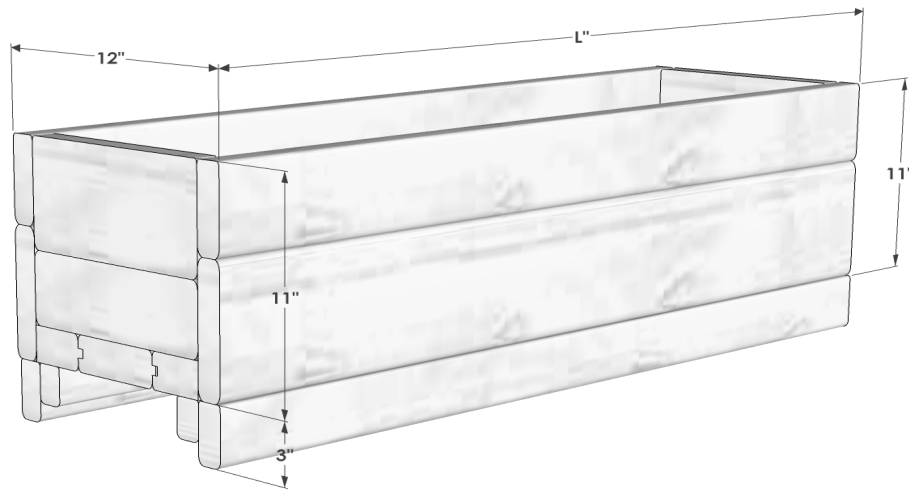

FRONT VIEW

OVERALL DIMENSION
32"L x 12"W x 11"H
38"L x 12"W x 11"H

SIDE VIEW

BACK VIEW

GENERAL NOTES

1. Sits directly on your deck rail with two bottom support board that slip over the 2x4 or 2x6 top railing.
2. Comes with drainage holes.

 6056 Corte Del Cedro, Carlsbad, CA 92011 service@windowbox.com 888-427-3362	<b>PRODUCT DESCRIPTION</b>		<b>SKU</b>		<b>ORDER NUMBER</b>	<b>CUSTOMER SIGNATURE</b>
	Standard Cedar Rail Top Flower Box		BHC-RSB			
	<b>DIMENSIONS</b>	<b>COLOR</b>	<b>FINISH</b>	<b>REP:</b>	<b>DB:</b>	<b>DATE</b>
	Natural Cedar					