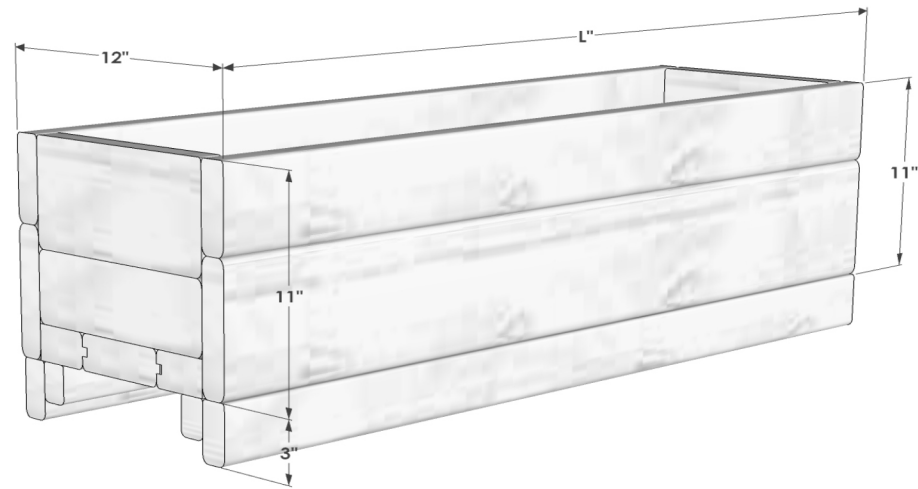

FRONT VIEW

OVERALL DIMENSION
32"L x 12"W x 11"H
38"L x 12"W x 11"H

SIDE VIEW

BACK VIEW

GENERAL NOTES

1. Sits directly on your deck rail with two bottom support board that slip over the 2x4 or 2x6 top railing.
2. Comes with drainage holes.

windowbox.com
 6088 Corte Del Cedro, Carlsbad, CA 92011
 service@windowbox.com
 888-427-3362

PRODUCT DESCRIPTION	SKU				ORDER NUMBER
Standard Cedar Rail Top Flower Box	BHC-RSB				
DIMENSIONS	COLOR	FINISH	REP:	DB:	DATE
	Natural Cedar				