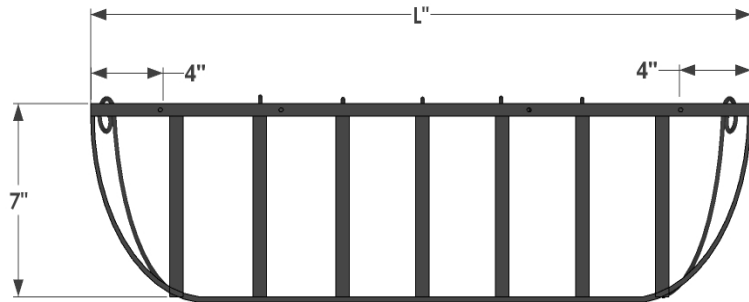

PERSPECTIVE VIEW

SIDE VIEW

L SIZE
24"
30"
36"
42"
48"
60"
72"

BACK VIEW

GENERAL NOTES

1. Frame: 3/4"W x 3/16" Thk Flat Bar, 6" Radius Corners
2. Rear supports: 1/2"W x 1/8" Thk Flat Bar, 5" Spacing O.C.
3. Scrolls: Ø 1/4" Round bar, 3" Spacing O.C.
4. Mounting Holes: Ø 1/4"
5. Scrolls not included in LxWxH Dimensions
6. Scrolls: 3" Diameter (adds approximately 6" to overall L. 3" to W)

 6056 Corte Del Cedro, Carlsbad CA 92011 1-888-320-0626/service@plantersunlimited.com www.plantersunlimited.com	PRODUCT DESCRIPTION		SKU		ORDER NUMBER	CUSTOMER SIGNATURE
	Deluxe Scroll Window Box		501B			
	DIMENSIONS	COLOR	FINISH	REP:	DB:	DATE
	Black	Powder Coated				