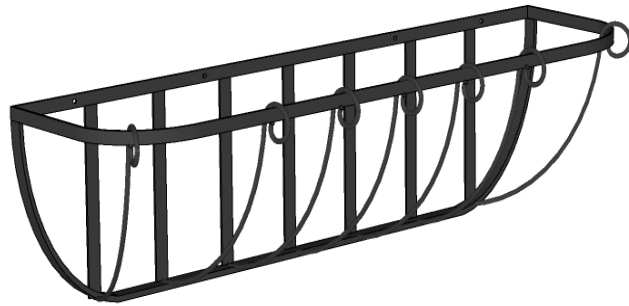

PERSPECTIVE VIEW

SIDE VIEW

L SIZE
24"
30"
36"
42"
48"
60"
72"

BACK VIEW

GENERAL NOTES

1. Frame: 3/4"W x 3/16" Thk Flat Bar, 6" Radius Corners
2. Rear supports: 1/2"W x 1/8" Thk Flat Bar, 5" Spacing O.C.
3. Scrolls: Ø 1/4" Round bar, 3" Spacing O.C.
4. Mounting Holes: Ø 1/4"
5. Scrolls not included in LxWxH Dimensions
6. Scrolls: 3" Diameter (adds approximately 6" to overall L. 3" to W)

 6056 Corte Del Cedro, Carlsbad CA 92011 1-888-320-0626/service@plantersunlimited.com www.plantersunlimited.com	PRODUCT DESCRIPTION		SKU		ORDER NUMBER	CUSTOMER SIGNATURE
	Deluxe Scroll Window Box		501B			
	DIMENSIONS	COLOR	FINISH	REP:	DB:	DATE
	Black	Powder Coated				