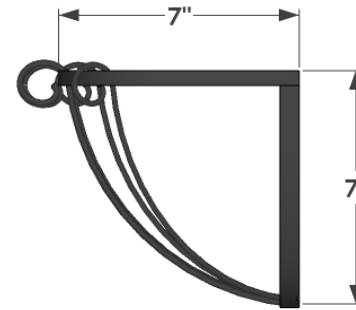

PERSPECTIVE VIEW

SIDE VIEW

L SIZE
24"
30"
36"
42"
48"
60"
72"

BACK VIEW

GENERAL NOTES

1. Frame: 3/4"W x 3/16" Thk Flat Bar, 6" Radius Corners
2. Rear supports: 1/2"W x 1/8" Thk Flat Bar, 5" Spacing O.C.
3. Scrolls: Ø 1/4" Round bar, 3" Spacing O.C.
4. Mounting Holes: Ø 1/4"
5. Scrolls not included in LxWxH Dimensions
6. Scrolls: 3" Diameter (adds approximately 6" to overall L. 3" to W)