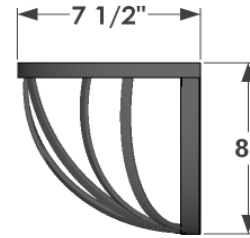

PERSPECTIVE VIEW

SIDE VIEW

L SIZE
24"
30"
36"
42"
48"
60"
72"

BACK VIEW

**GENERAL NOTES**

1. Frame and back vertical supports are 0.75" x 0.1875" Flat bar
2. Front bars are 0.5" x 0.1875" Flat bar
3. Back vertical supports are 6" apart on center
4. Mounting Holes: Ø 1/4"