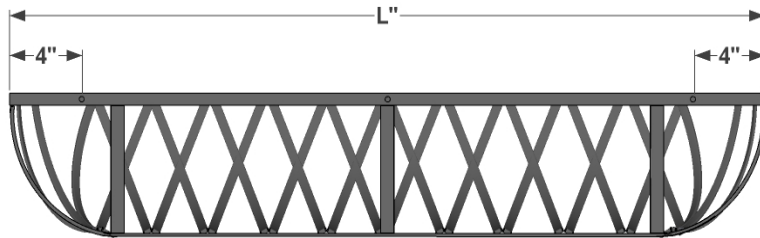

PERSPECTIVE VIEW

SIDE VIEW

L SIZE
24"
30"
36"
42"
48"
60"
72"

BACK VIEW

**GENERAL NOTES**

1. Frame and back vertical supports are 0.75" x 0.1875" Flat bar
2. Front bars are 0.5" x 0.1875" Flat bar
3. Back vertical supports are 6" apart on center
4. Mounting Holes: Ø 1/4"

 6056 Corte Del Cedro, Carlsbad CA 92011 1-888-320-0626/service@plantersunlimited.com www.plantersunlimited.com	<b>PRODUCT DESCRIPTION</b>		<b>SKU</b>		<b>ORDER NUMBER</b>	<b>CUSTOMER SIGNATURE</b>
	Arch Hayrack Cage		506B			
	<b>DIMENSIONS</b>	<b>COLOR</b>	<b>FINISH</b>	<b>REP:</b>	<b>DB:</b>	<b>DATE</b>
	Black					