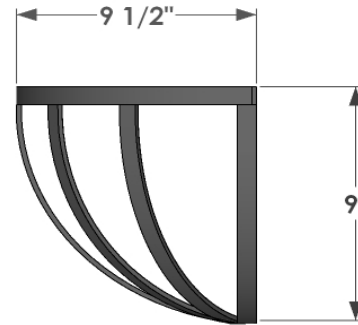

PERSPECTIVE VIEW

SIDE VIEW

SIZE
24"
30"
36"
42"
48"
60"
72"

BACK VIEW

GENERAL NOTES

1. Frame: 3/4"W x 3/16" Thk Flat Bar
2. Rear supports: 3/4"W x 3/16" Thk Flat Bar, 6" Spacing O.C.
3. Front Bars: 3/4"W x 3/16" Thk Flat Bar, 2 1/4" Spacing O.C.
4. Mounting Holes: Ø 1/4"

 6056 Corte Del Cedro, Carlsbad CA 92011 1-888-320-0626/service@plantersunlimited.com www.plantersunlimited.com	PRODUCT DESCRIPTION		SKU		ORDER NUMBER	CUSTOMER SIGNATURE
	XL Hayrack Trough Window Box		508B			
	DIMENSIONS	COLOR	FINISH	REP:	DB:	DATE
	Black	Powder Coated				