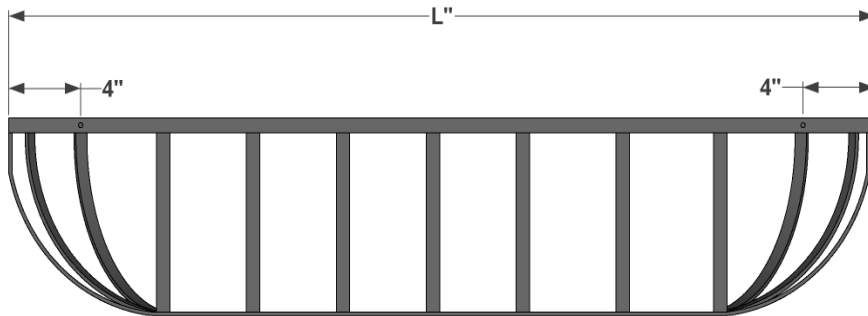

PERSPECTIVE VIEW

SIDE VIEW

SIZE
24"
30"
36"
42"
48"
60"
72"

BACK VIEW

GENERAL NOTES

1. Frame: 3/4"W x 3/16" Thk Flat Bar
2. Rear supports: 3/4"W x 3/16" Thk Flat Bar, 6" Spacing O.C.
3. Front Bars: 3/4"W x 3/16" Thk Flat Bar, 2 1/4" Spacing O.C.
4. Mounting Holes: Ø 1/4"

 6056 Corte Del Cedro, Carlsbad CA 92011 1-888-320-0626/service@plantersunlimited.com www.plantersunlimited.com	PRODUCT DESCRIPTION		SKU		ORDER NUMBER	CUSTOMER SIGNATURE
	XL Hayrack Trough Window Box		508B			
	DIMENSIONS	COLOR	FINISH	REP:	DB:	DATE
	Black	Powder Coated				