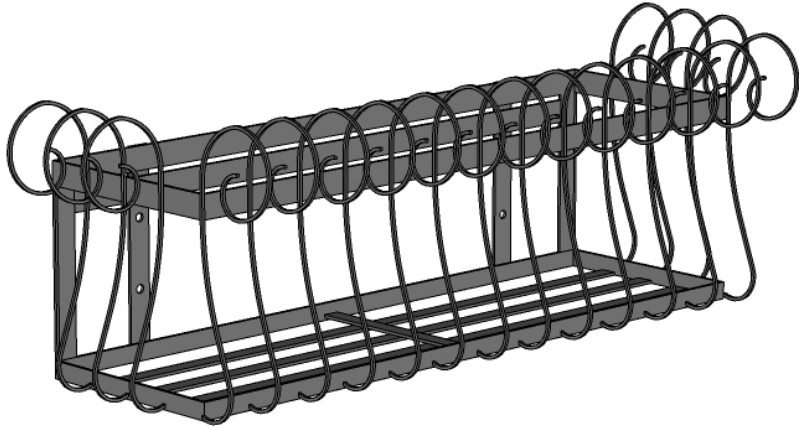

PERSPECTIVE VIEW

SIZE	L= Actual Dimensions for Liner Fitment
24"	w/ 9 Scrolls, 25"L, Exterior Scrolls = 33"
30"	w/ 11 Scrolls, 31"L, Exterior Scrolls = 39"
36"	w/ 12 Scrolls, 37"L, Exterior Scrolls = 45"
42"	w/ 13 Scrolls, 43"L, Exterior Scrolls = 51"
48"	w/ 14 Scrolls, 49"L, Exterior Scrolls = 57"
60"	w/ 17 Scrolls, 61"L, Exterior Scrolls = 69"
72"	w/ 19 Scrolls, 73"L, Exterior Scrolls = 81"

SIDE VIEW

BACK VIEW

GENERAL NOTES

1. Scroll Diameter is 4".  
Scroll measure 4"W x 12"H. Scrolls adds 8" to overall length, 4" to overall width
2. (3) Scrolls on each end.
3. Scrolls fabricated with 1/4" square tube and Cage fabricated with 1/2" x 0.1875" flat bar.
4. Mounting Holes 0.28" Dia (7mm).

 6056 Corte Del Cedro, Carlsbad CA 92011 1-888-320-0626/service@plantersunlimited.com www.plantersunlimited.com	<b>PRODUCT DESCRIPTION</b>		<b>SKU</b>		<b>ORDER NUMBER</b>	<b>CUSTOMER SIGNATURE</b>
	Heatherbrook Window Box Cage		530-BLK			
	<b>DIMENSIONS</b>	<b>COLOR</b>	<b>FINISH</b>	<b>REP:</b>	<b>DB:</b>	<b>DATE</b>
	Black	Powder Coated				