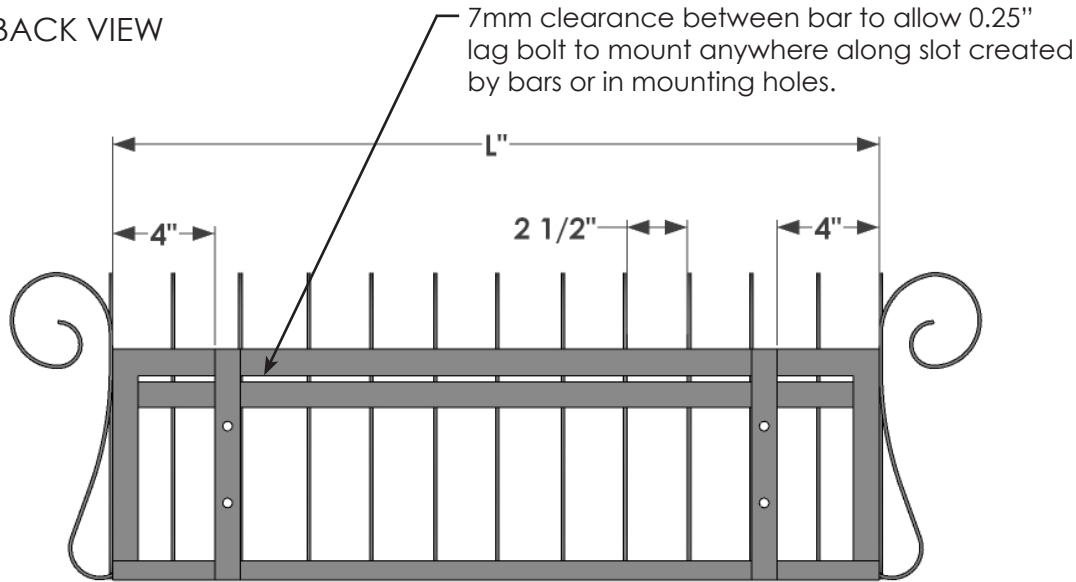

PERSPECTIVE VIEW

SIZE	L= Actual Dimensions for Liner Fitment
24"	w/ 9 Scrolls, 25"L, Exterior Scrolls = 33"
30"	w/ 11 Scrolls, 31"L, Exterior Scrolls = 39"
36"	w/ 12 Scrolls, 37"L, Exterior Scrolls = 45"
42"	w/ 13 Scrolls, 43"L, Exterior Scrolls = 51"
48"	w/ 14 Scrolls, 49"L, Exterior Scrolls = 57"
60"	w/ 17 Scrolls, 61"L, Exterior Scrolls = 69"
72"	w/ 19 Scrolls, 73"L, Exterior Scrolls = 81"

SIDE VIEW

BACK VIEW

GENERAL NOTES

1. Scroll Diameter is 4".  
Scroll measure 4"W x 12"H. Scrolls adds 8" to overall length, 4" to overall width
2. (3) Scrolls on each end.
3. Scrolls fabricated with 1/4" square tube and Cage fabricated with 1/2" x 0.1875" flat bar.
4. Mounting Holes 0.28" Dia (7mm).