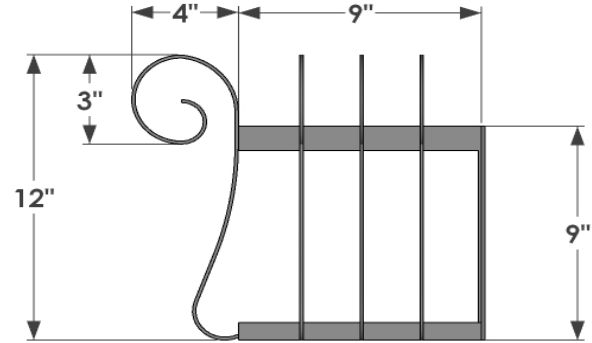

PERSPECTIVE VIEW

SIZE	L= Actual Dimensions for Liner Fitment
24"	w/ 9 Scrolls, 25"L, Exterior Scrolls = 33"
30"	w/ 11 Scrolls, 31"L, Exterior Scrolls = 39"
36"	w/ 12 Scrolls, 37"L, Exterior Scrolls = 45"
42"	w/ 13 Scrolls, 43"L, Exterior Scrolls = 51"
48"	w/ 14 Scrolls, 49"L, Exterior Scrolls = 57"
60"	w/ 17 Scrolls, 61"L, Exterior Scrolls = 69"
72"	w/ 19 Scrolls, 73"L, Exterior Scrolls = 81"

SIDE VIEW

BACK VIEW

GENERAL NOTES

1. Scroll Diameter is 4".  
Scroll measure 4"W x 12"H. Scrolls adds 8" to overall length, 4" to overall width
2. (3) Scrolls on each end.
3. Scrolls fabricated with 1/4" square tube and Cage fabricated with 1/2" x 0.1875" flat bar.
4. Mounting Holes 0.28" Dia (7mm).