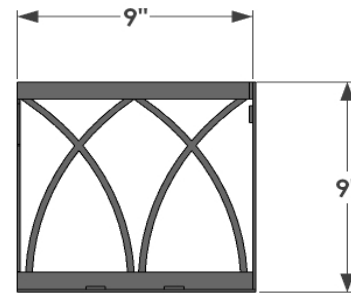

PERSPECTIVE VIEW

SIDE VIEW

BACK VIEW

SIZE	L= Actual Dimensions for Liner Fitment
24"	25"L x 9"W by 9" H
30"	31"L x 9"W by 9" H
36"	37"L x 9"W by 9" H
42"	43"L x 9"W by 9" H
48"	49"L x 9"W by 9" H
60"	61"L x 9"W by 9" H
72"	73"L x 9"W by 9" H

GENERAL NOTES

1. Frame, Back and Bottom supports: 3/4"W x 3/16" Thk Flat Bar
2. Design: 1/2"W x 3/16" Thk Flat Bar
3. Mounting Holes 0.28" dia. (7mm)
4. 7mm clearance between bar to allow 1/4" lag bolt to mount anywhere along the slot
5. Arches must align consistently along the length of Box.