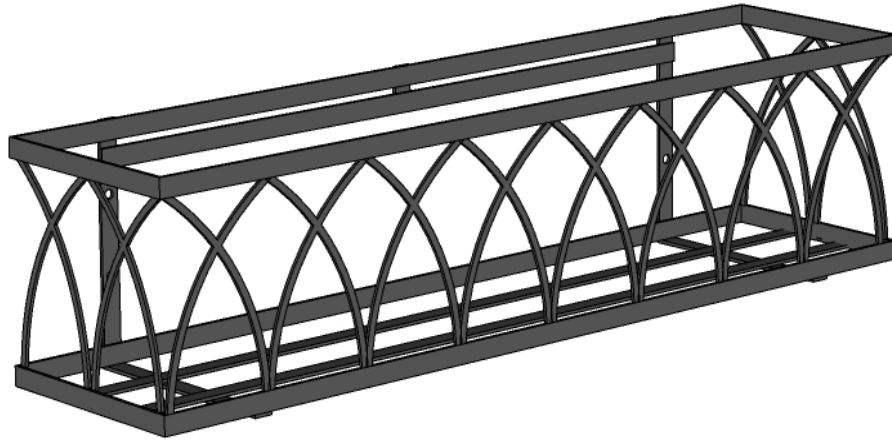

PERSPECTIVE VIEW

SIDE VIEW

BACK VIEW

SIZE	L= Actual Dimensions for Liner Fitment
24"	25"L x 9"W by 9" H
30"	31"L x 9"W by 9" H
36"	37"L x 9"W by 9" H
42"	43"L x 9"W by 9" H
48"	49"L x 9"W by 9" H
60"	61"L x 9"W by 9" H
72"	73"L x 9"W by 9" H

GENERAL NOTES

1. Frame, Back and Bottom supports: 3/4"W x 3/16" Thk Flat Bar
2. Design: 1/2"W x 3/16" Thk Flat Bar
3. Mounting Holes 0.28" dia. (7mm)
4. 7mm clearance between bar to allow 1/4" lag bolt to mount anywhere along the slot
5. Arches must align consistently along the length of Box.

<p>6056 Corte Del Cedro, Carlsbad CA 92011 1-888-320-0626/service@plantersunlimited.com www.plantersunlimited.com</p>	PRODUCT DESCRIPTION		SKU		ORDER NUMBER	CUSTOMER SIGNATURE
	Arch Window Box		540C			
	DIMENSIONS	COLOR	FINISH	REP:	DB:	DATE
	Textured Black	Powder Coated				