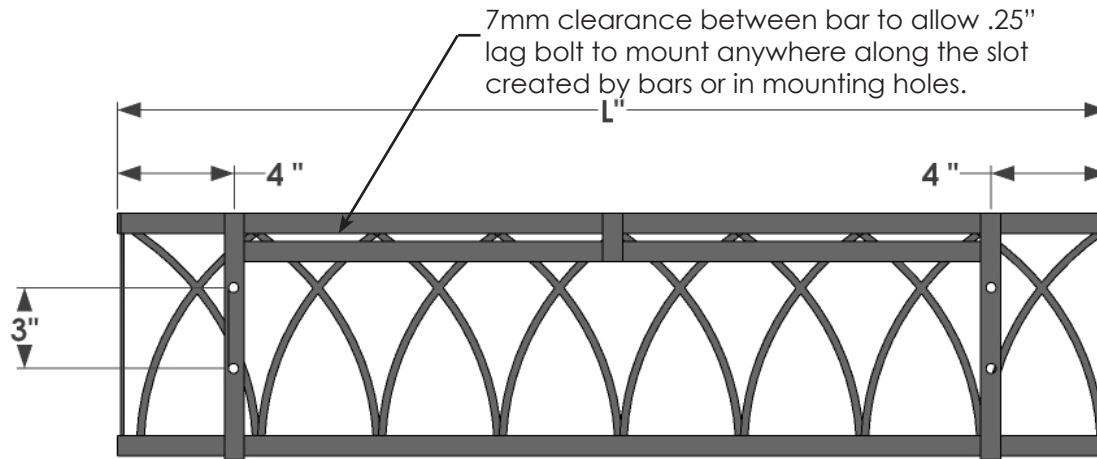

PERSPECTIVE VIEW

SIDE VIEW

BACK VIEW

SIZE	L= Actual Dimensions for Liner Fitment
24"	25"L x 9"W by 9" H
30"	31"L x 9"W by 9" H
36"	37"L x 9"W by 9" H
42"	43"L x 9"W by 9" H
48"	49"L x 9"W by 9" H
60"	61"L x 9"W by 9" H
72"	73"L x 9"W by 9" H

GENERAL NOTES

1. Frame, Back and Bottom supports: 3/4"W x 3/16" Thk Flat Bar
2. Design: 1/2"W x 3/16" Thk Flat Bar
3. Mounting Holes 0.28" dia. (7mm)
4. 7mm clearance between bar to allow 1/4" lag bolt to mount anywhere along the slot
5. Arches must align consistently along the length of Box.