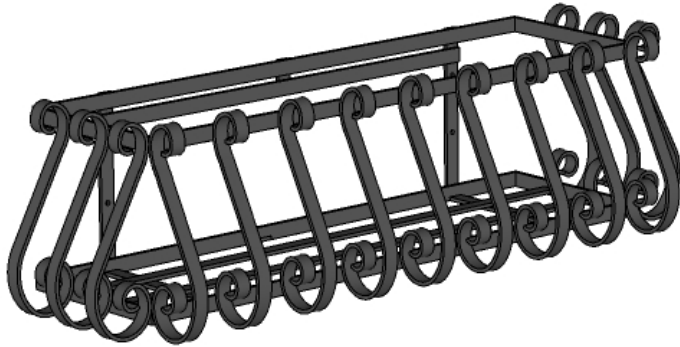

PERSPECTIVE VIEW

SIZE	L = Actual Dimensions for Liner Fitment
24"	w/ 7 scrolls, 25" Exterior scrolls 31"
30"	w/ 9 scrolls, 31" Exterior scrolls 37"
36"	w/ 11 scrolls, 37" Exterior scrolls 43"
42"	w/ 13 scrolls, 43" Exterior scrolls 49"
48"	w/ 15 scrolls, 49" Exterior scrolls 55"
60"	w/ 17 scrolls, 61" Exterior scrolls 67"
72"	w/ 19 scrolls, 73" Exterior scrolls 79"

BACK VIEW

SIDE VIEW

GENERAL NOTES

1. Cage Interior Dimensions fit 8" Pots or L" size x 8" x 8" Liners
2. Frame and Scrolls are 3/4" x 1/8" flat bar.
3. Mounting Holes: Ø 1/4"
4. 7mm clearance between back bars to allow 1/4" log bolt to mount anywhere along slot created by bars or in mounting holes.
5. Individual scrolls measure 9 3/8" height. Top scroll is 2 1/8" diameter, bottom scroll is 2 3/4" in diameter.