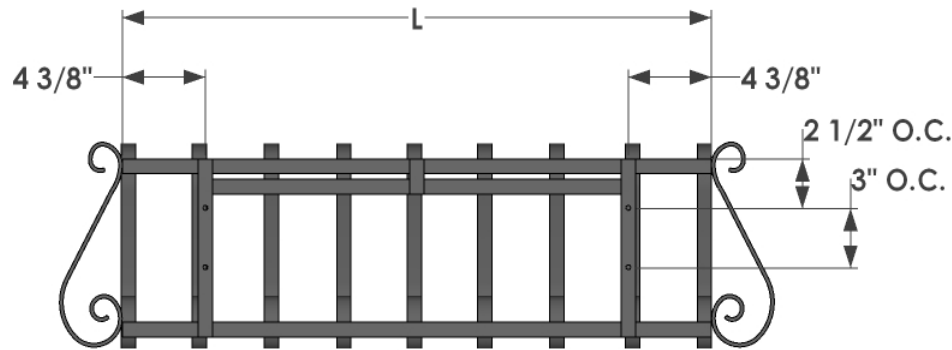

PERSPECTIVE VIEW

SIZE	L = Actual Dimensions for Liner Fitment
24"	w/ 7 scrolls, 25" Exterior scrolls 31"
30"	w/ 9 scrolls, 31" Exterior scrolls 37"
36"	w/ 11 scrolls, 37" Exterior scrolls 43"
42"	w/ 13 scrolls, 43" Exterior scrolls 49"
48"	w/ 15 scrolls, 49" Exterior scrolls 55"
60"	w/ 17 scrolls, 61" Exterior scrolls 67"
72"	w/ 19 scrolls, 73" Exterior scrolls 79"

BACK VIEW

SIDE VIEW

GENERAL NOTES

1. Cage Interior Dimensions fit 8" Pots or L" size x 8" x 8" Liners
2. Frame and Scrolls are 3/4" x 1/8" flat bar.
3. Mounting Holes: Ø 1/4"
4. 7mm clearance between back bars to allow 1/4" log bolt to mount anywhere along slot created by bars or in mounting holes.
5. Individual scrolls measure 9 3/8" height. Top scroll is 2 1/8" diameter, bottom scroll is 2 3/4" in diameter.

DIMENSIONS

COLOR

FINISH

REP:

DB:

DATE