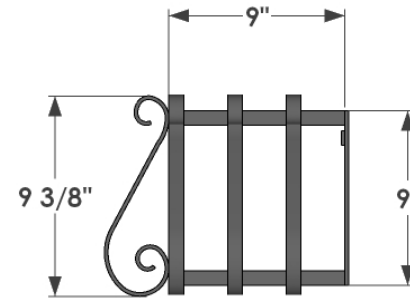

PERSPECTIVE VIEW

SIZE	L = Actual Dimensions for Liner Fitment
24"	w/ 7 scrolls, 25" Exterior scrolls 31"
30"	w/ 9 scrolls, 31" Exterior scrolls 37"
36"	w/ 11 scrolls, 37" Exterior scrolls 43"
42"	w/ 13 scrolls, 43" Exterior scrolls 49"
48"	w/ 15 scrolls, 49" Exterior scrolls 55"
60"	w/ 17 scrolls, 61" Exterior scrolls 67"
72"	w/ 19 scrolls, 73" Exterior scrolls 79"

BACK VIEW

SIDE VIEW

GENERAL NOTES

1. Cage Interior Dimensions fit 8" Pots or L" size x 8" x 8" Liners
2. Frame and Scrolls are 3/4" x 1/8" flat bar.
3. Mounting Holes: Ø 1/4"
4. 7mm clearance between back bars to allow 1/4" log bolt to mount anywhere along slot created by bars or in mounting holes.
5. Individual scrolls measure 9 3/8" height. Top scroll is 2 1/8" diameter, bottom scroll is 2 3/4" in diameter.