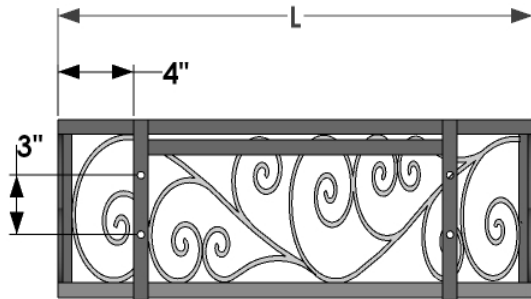

PERSPECTIVE VIEW

SIZE	L = Actual Dimensions for Liner Fitment
24"	25"
30"	31"
36"	37"
42"	43"
48"	49"
60"	61"
72"	73"

BACK VIEW

SIDE VIEW

GENERAL NOTES

1. Frame Fabricated with 3/4" x 1/8" Flat Bar
2. Scrollwork is 1/4" round bar
3. Mounting Holes 0.28" dia (7mm)
4. Cage Interior dimensions fit 8" Pots or or L" size x 8" x 8" liters.
5. Scroll design can vary with size.

windowbox.com

6056 Corte Del Cedro, Carlsbad CA 92011
 1-888-320-0626/service@plantersunlimited.com
 www.plantersunlimited.com

PRODUCT DESCRIPTION		SKU			ORDER NUMBER	CUSTOMER SIGNATURE
Wayfarer Scroll Window Box		549C-X				
DIMENSIONS	COLOR	FINISH	REP:	DB:	DATE	