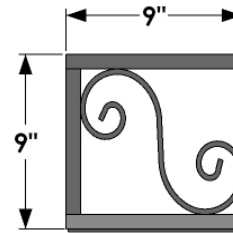

PERSPECTIVE VIEW

SIZE	L = Actual Dimensions for Liner Fitment
24"	25"
30"	31"
36"	37"
42"	43"
48"	49"
60"	61"
72"	73"

BACK VIEW

SIDE VIEW

GENERAL NOTES

1. Frame Fabricated with 3/4" x 1/8" Flat Bar
2. Scrollwork is 1/4" round bar
3. Mounting Holes 0.28" dia (7mm)
4. Cage Interior dimensions fit 8" Pots or or L" size x 8" x 8" liters.
5. Scroll design can vary with size.