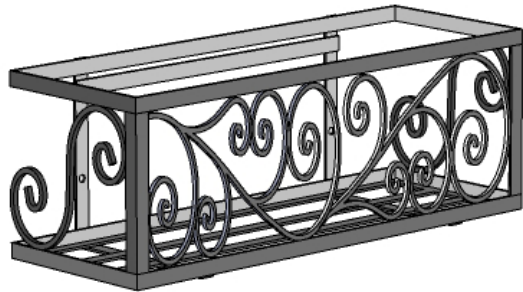

PERSPECTIVE VIEW

SIZE	L = Actual Dimensions for Liner Fitment
24"	25"
30"	31"
36"	37"
42"	43"
48"	49"
60"	61"
72"	73"

BACK VIEW

SIDE VIEW

GENERAL NOTES

1. Frame Fabricated with 3/4" x 1/8" Flat Bar
2. Scrollwork is 1/4" round bar
3. Mounting Holes 0.28" dia (7mm)
4. Cage Interior dimensions fit 8" Pots or or L" size x 8" x 8" liters.
5. Scroll design can vary with size.

windowbox.com

6056 Corte Del Cedro, Carlsbad CA 92011
 1-888-320-0626/service@plantersunlimited.com
 www.plantersunlimited.com

PRODUCT DESCRIPTION		SKU			ORDER NUMBER	CUSTOMER SIGNATURE
Wayfarer Scroll Window Box		549C-X				
DIMENSIONS	COLOR	FINISH	REP:	DB:	DATE	