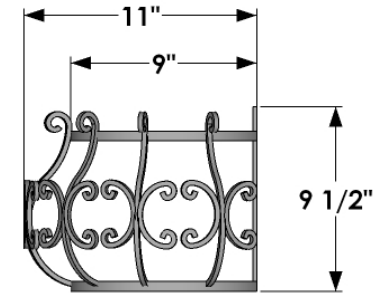

PERSPECTIVE VIEW

L" SIZE	L"	Approx. Exterior w/ Scrolls
24"	16"	28.5"L x 11"W x 9.5"H
30"	22"	34.5"L x 11"W x 9.5"H
36"	28"	40.5"L x 11"W x 9.5"H
42"	34"	46.5"L x 11"W x 9.5"H
48"	40"	52.5"L x 11"W x 9.5"H
60"	52"	64.5"L x 11"W x 9.5"H
72"	64"	76.5"L x 11"W x 9.5"H

BACK VIEW

SIDE VIEW

GENERAL NOTES

1. Frame and Bottom Supports: 1/2" W x 3/16" Thk Flat bar
2. Back: 1" W x 3/16" Thk Flat Bar
3. Scrollwork: 1/4" Round Bar
4. All scrolls and flat bar to have hammered textured
5. Mounting Holes: \varnothing 0.28" (7mm)
6. Cage interior Dimensions: fit 8" Pots
7. 60", 72", French shelf brackets are provided for additional support.