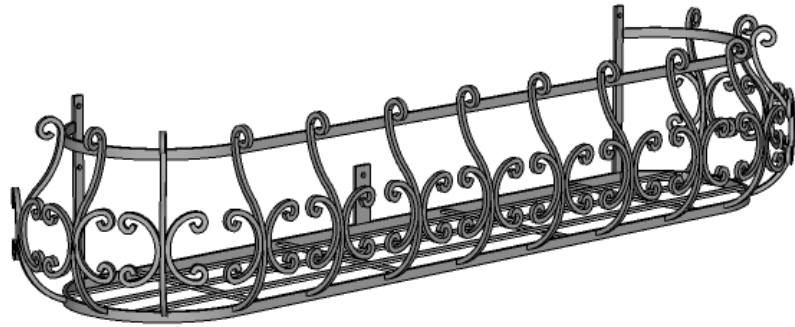

PERSPECTIVE VIEW

L" SIZE	L"	Approx. Exterior w/ Scrolls
24"	16"	28.5"L x 11"W x 9.5"H
30"	22"	34.5"L x 11"W x 9.5"H
36"	28"	40.5"L x 11"W x 9.5"H
42"	34"	46.5"L x 11"W x 9.5"H
48"	40"	52.5"L x 11"W x 9.5"H
60"	52"	64.5"L x 11"W x 9.5"H
72"	64"	76.5"L x 11"W x 9.5"H

BACK VIEW

SIDE VIEW

GENERAL NOTES

1. Frame and Bottom Supports: 1/2" W x 3/16" Thk Flat bar
2. Back: 1" W x 3/16" Thk Flat Bar
3. Scrollwork: 1/4" Round Bar
4. All scrolls and flat bar to have hammered textured
5. Mounting Holes: \varnothing 0.28" (7mm)
6. Cage interior Dimensions: fit 8" Pots
7. 60", 72", French shelf brackets are provided for additional support.