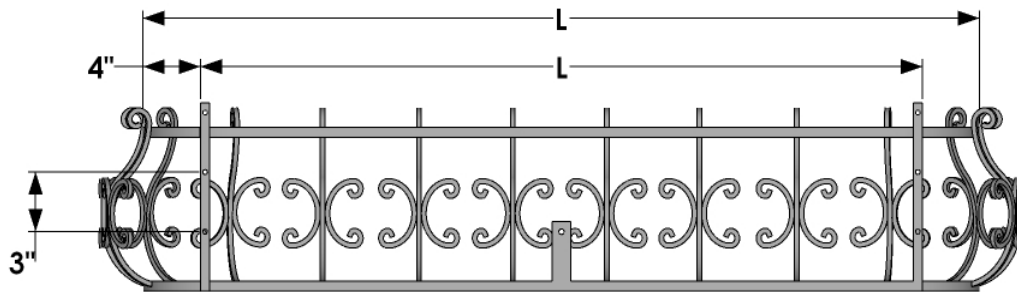

PERSPECTIVE VIEW

L" SIZE	L"	Approx. Exterior w/ Scrolls
24"	16"	28.5"L x 11"W x 9.5"H
30"	22"	34.5"L x 11"W x 9.5"H
36"	28"	40.5"L x 11"W x 9.5"H
42"	34"	46.5"L x 11"W x 9.5"H
48"	40"	52.5"L x 11"W x 9.5"H
60"	52"	64.5"L x 11"W x 9.5"H
72"	64"	76.5"L x 11"W x 9.5"H

BACK VIEW

SIDE VIEW

GENERAL NOTES

1. Frame and Bottom Supports: 1/2" W x 3/16" Thk Flat bar
2. Back: 1" W x 3/16" Thk Flat Bar
3. Scrollwork: 1/4" Round Bar
4. All scrolls and flat bar to have hammered textured
5. Mounting Holes: \varnothing 0.28" (7mm)
6. Cage interior Dimensions: fit 8" Pots
7. 60", 72", French shelf brackets are provided for additional support.

 6056 Corte Del Cedro, Carlsbad CA 92011 1-888-320-0626/service@plantersunlimited.com www.plantersunlimited.com	PRODUCT DESCRIPTION		SKU		ORDER NUMBER	CUSTOMER SIGNATURE
	Parisian Iron Window Box		560C-X			
	DIMENSIONS	COLOR	FINISH	REP:	DB:	DATE