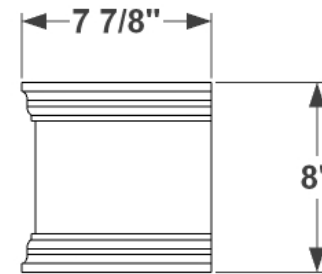

PERSPECTIVE VIEW

SIDE VIEW

BACK PERSPECTIVE VIEW

Direct mount, trim is flush with back panel

L SIZE	Exterior Dimensions
24"	25 1/4"L x 7 7/8"W x 8"H
30"	31 1/4"L x 7 7/8"W x 8"H
36"	37 1/4"L x 7 7/8"W x 8"H
42"	43 1/4"L x 7 7/8"W x 8"H
48"	49 1/4"L x 7 7/8"W x 8"H
60"	61 1/4"L x 7 7/8"W x 8"H
72"	73 1/4"L x 7 7/8"W x 8"H

GENERAL NOTES

Blank area for general notes.

 6056 Corte Del Cedro, Carlsbad CA 92011 1-888-320-0626/service@plantersunlimited.com www.plantersunlimited.com	PRODUCT DESCRIPTION		SKU		ORDER NUMBER	CUSTOMER SIGNATURE
	Laguna PVC Windowbox, Direct Mount		A2-015			
	DIMENSIONS	COLOR	FINISH	REP:	DB:	DATE