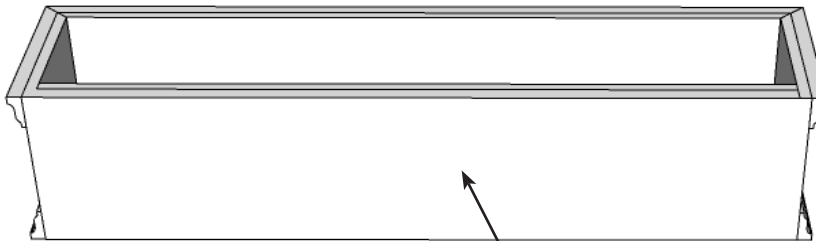

PERSPECTIVE VIEW

SIDE VIEW

BACK PERSPECTIVE VIEW

Direct mount, trim is flush with back panel

L SIZE	Exterior Dimensions
24"	25 1/4"L x 7 7/8"W x 8"H
30"	31 1/4"L x 7 7/8"W x 8"H
36"	37 1/4"L x 7 7/8"W x 8"H
42"	43 1/4"L x 7 7/8"W x 8"H
48"	49 1/4"L x 7 7/8"W x 8"H
60"	61 1/4"L x 7 7/8"W x 8"H
72"	73 1/4"L x 7 7/8"W x 8"H

GENERAL NOTES

Blank area for general notes.

 6056 Corte Del Cedro, Carlsbad CA 92011 1-888-320-0626/service@plantersunlimited.com www.plantersunlimited.com	PRODUCT DESCRIPTION		SKU		ORDER NUMBER	CUSTOMER SIGNATURE
	Laguna PVC Windowbox, Direct Mount		A2-015			
	DIMENSIONS	COLOR	FINISH	REP:	DB:	DATE