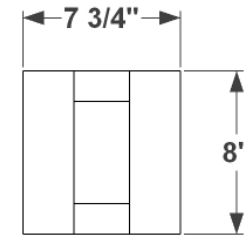

FRONT VIEW

SIDE VIEW

BACK PERSPECTIVE VIEW

Direct mount, trim is flush with back panel

L SIZE	Exterior Dimensions
24"	25"L x 7 3/4"W x 8"H
30"	31"L x 7 3/4"W x 8"H
36"	37"L x 7 3/4"W x 8"H
42"	43"L x 7 3/4"W x 8"H
48"	49"L x 7 3/4"W x 8"H
60"	61"L x 7 3/4"W x 8"H
72"	73"L x 7 3/4"W x 8"H

GENERAL NOTES

1. Direct mount, trim is flush with back panel
2. The window is made of 1/2" thick PVC. Trim adds 1" to length and 1/2" to width.

 6056 Corte Del Cedro, Carlsbad CA 92011 1-888-320-0626/service@plantersunlimited.com www.plantersunlimited.com	<b>PRODUCT DESCRIPTION</b>		<b>SKU</b>		<b>ORDER NUMBER</b>	<b>CUSTOMER SIGNATURE</b>
	Solera PVC Windowbox, Direct Mount		A2-025			
	<b>DIMENSIONS</b>	<b>COLOR</b>	<b>FINISH</b>	<b>REP:</b>	<b>DB:</b>	<b>DATE</b>