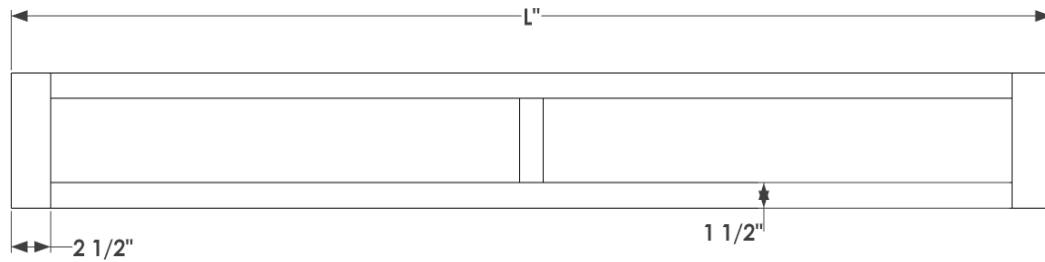

FRONT VIEW

SIDE VIEW

BACK PERSPECTIVE VIEW

Direct mount, trim is flush with back panel

L SIZE	Exterior Dimensions
24"	25"L x 7 3/4"W x 8"H
30"	31"L x 7 3/4"W x 8"H
36"	37"L x 7 3/4"W x 8"H
42"	43"L x 7 3/4"W x 8"H
48"	49"L x 7 3/4"W x 8"H
60"	61"L x 7 3/4"W x 8"H
72"	73"L x 7 3/4"W x 8"H

GENERAL NOTES

1. Direct mount, trim is flush with back panel
2. The window is made of 1/2" thick PVC. Trim adds 1" to length and 1/2" to width.

 6056 Corte Del Cedro, Carlsbad CA 92011 1-888-320-0626/service@plantersunlimited.com www.plantersunlimited.com	<b>PRODUCT DESCRIPTION</b>		<b>SKU</b>		<b>ORDER NUMBER</b>	<b>CUSTOMER SIGNATURE</b>
	Solera PVC Windowbox, Direct Mount		A2-025			
	<b>DIMENSIONS</b>	<b>COLOR</b>	<b>FINISH</b>	<b>REP:</b>	<b>DB:</b>	<b>DATE</b>