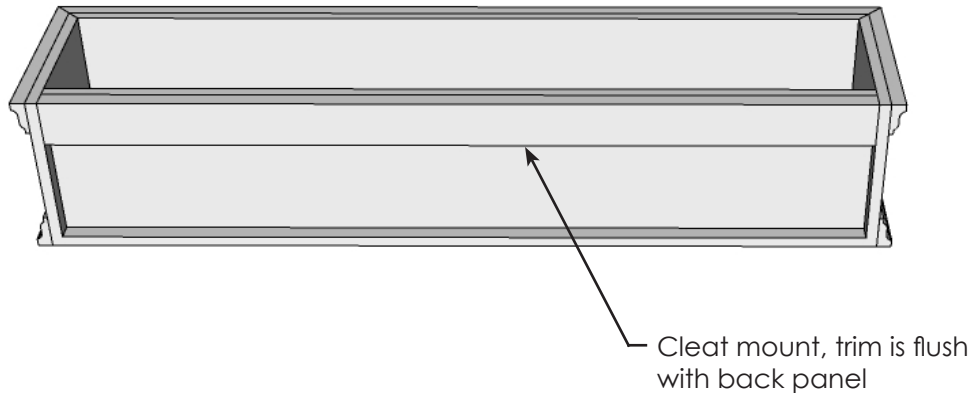

FRONT VIEW

SIDE VIEW

BACK PERSPECTIVE VIEW

L SIZE	Exterior Dimensions
24"	25 1/4"L x 8 5/8"W x 8"H
30"	31 1/4"L x 8 5/8"W x 8"H
36"	37 1/4"L x 8 5/8"W x 8"H
42"	43 1/4"L x 8 5/8"W x 8"H
48"	49 1/4"L x 8 5/8"W x 8"H
60"	61 1/4"L x 8 5/8"W x 8"H
72"	73 1/4"L x 8 5/8"W x 8"H

GENERAL NOTES
1. 3"H x 3/4" Thk cleat mount, trim is flush with back panel
2. The window is made of 1/2" thick PVC. Trim adds 1 1/4" to length and 5/8" to width.

 6056 Corte Del Cedro, Carlsbad CA 92011 1-888-320-0626/service@plantersunlimited.com www.plantersunlimited.com	<b>PRODUCT DESCRIPTION</b>		<b>SKU</b>		<b>ORDER NUMBER</b>	<b>CUSTOMER SIGNATURE</b>
	Laguna PVC Windowbox, Cleat Mount		A2-100			
	<b>DIMENSIONS</b>	<b>COLOR</b>	<b>FINISH</b>	<b>REP:</b>	<b>DB:</b>	<b>DATE</b>