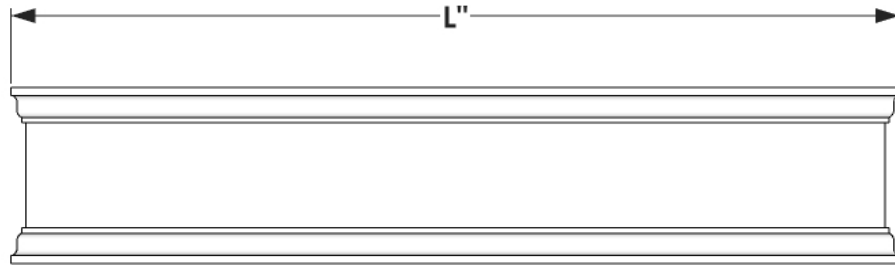

FRONT VIEW

SIDE VIEW

BACK PERSPECTIVE VIEW

L SIZE	Exterior Dimensions
24"	25 1/4"L x 8 5/8"W x 8"H
30"	31 1/4"L x 8 5/8"W x 8"H
36"	37 1/4"L x 8 5/8"W x 8"H
42"	43 1/4"L x 8 5/8"W x 8"H
48"	49 1/4"L x 8 5/8"W x 8"H
60"	61 1/4"L x 8 5/8"W x 8"H
72"	73 1/4"L x 8 5/8"W x 8"H

GENERAL NOTES
1. 3"H x 3/4" Thk cleat mount, trim is flush with back panel
2. The window is made of 1/2" thick PVC. Trim adds 1 1/4" to length and 5/8" to width.

 6056 Corte Del Cedro, Carlsbad CA 92011 1-888-320-0626/service@plantersunlimited.com www.plantersunlimited.com	<b>PRODUCT DESCRIPTION</b>		<b>SKU</b>		<b>ORDER NUMBER</b>	<b>CUSTOMER SIGNATURE</b>
	Laguna PVC Windowbox, Cleat Mount		A2-100			
	<b>DIMENSIONS</b>	<b>COLOR</b>	<b>FINISH</b>	<b>REP:</b>	<b>DB:</b>	<b>DATE</b>