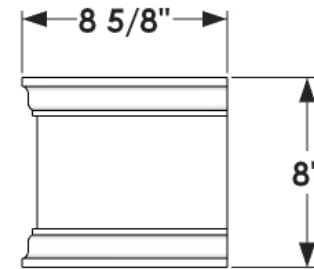

FRONT VIEW

SIDE VIEW

BACK PERSPECTIVE VIEW

L SIZE	Exterior Dimensions
24"	25 1/4"L x 8 5/8"W x 8"H
30"	31 1/4"L x 8 5/8"W x 8"H
36"	37 1/4"L x 8 5/8"W x 8"H
42"	43 1/4"L x 8 5/8"W x 8"H
48"	49 1/4"L x 8 5/8"W x 8"H
60"	61 1/4"L x 8 5/8"W x 8"H
72"	73 1/4"L x 8 5/8"W x 8"H

GENERAL NOTES
1. 3"H x 3/4" Thk cleat mount, trim is flush with back panel
2. The window is made of 1/2" thick PVC. Trim adds 1 1/4" to length and 5/8" to width.

 6056 Corte Del Cedro, Carlsbad CA 92011 1-888-320-0626/service@plantersunlimited.com www.plantersunlimited.com	<b>PRODUCT DESCRIPTION</b>		<b>SKU</b>		<b>ORDER NUMBER</b>	<b>CUSTOMER SIGNATURE</b>
	Laguna PVC Windowbox, Cleat Mount		A2-100			
	<b>DIMENSIONS</b>	<b>COLOR</b>	<b>FINISH</b>	<b>REP:</b>	<b>DB:</b>	<b>DATE</b>