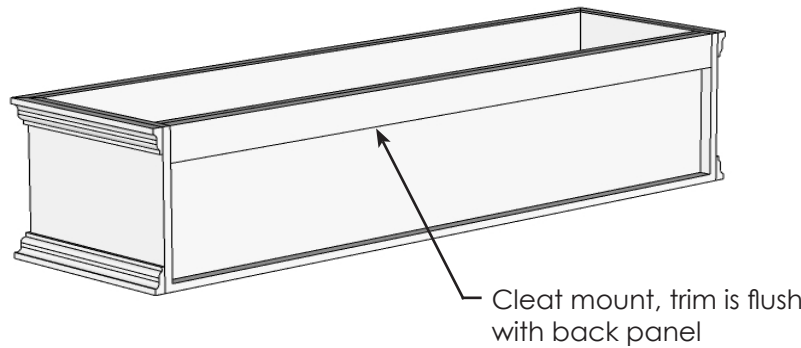

PERSPECTIVE VIEW

SIDE VIEW

BACK PERSPECTIVE VIEW

L SIZE	Top Exterior Dimensions
24"	26 1/8"L x 11 1/2"W x 10 1/2"H
30"	32 1/8"L x 11 1/2"W x 10 1/2"H
36"	38 1/8"L x 11 1/2"W x 10 1/2"H
42"	44 1/8"L x 11 1/2"W x 10 1/2"H
48"	50 1/8"L x 11 1/2"W x 10 1/2"H
60"	62 1/8"L x 11 1/2"W x 10 1/2"H
72"	74 1/8"L x 11 1/2"W x 10 1/2"H

**GENERAL NOTES**

1. 3"H x 3/4" Thk Cleat Mount, trim is flush with back panel
2. The windowbox is made of 1" Thk PVC. Trim adds 2 1/8" to length and 1 1/16" to width.

 6056 Corte Del Cedro, Carlsbad CA 92011 1-888-320-0626/service@plantersunlimited.com www.plantersunlimited.com	<b>PRODUCT DESCRIPTION</b>		<b>SKU</b>		<b>ORDER NUMBER</b>	<b>CUSTOMER SIGNATURE</b>
	XL Laguna PVC Cleat Mount Windowbox		A2-950			
	<b>DIMENSIONS</b>	<b>COLOR</b>	<b>FINISH</b>	<b>REP:</b>	<b>DB:</b>	<b>DATE</b>