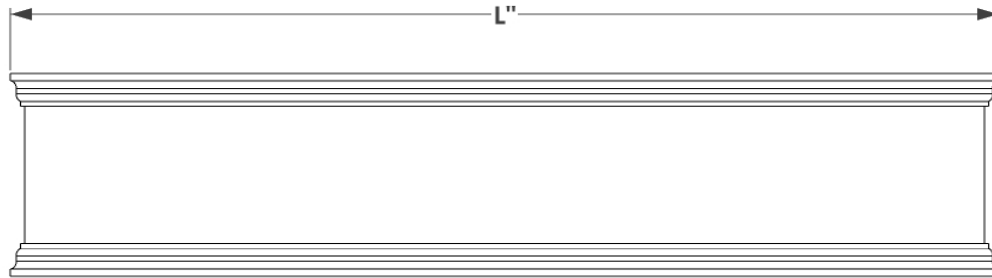

PERSPECTIVE VIEW

SIDE VIEW

BACK PERSPECTIVE VIEW

L SIZE	Top Exterior Dimensions
24"	26 1/8"L x 11 1/2"W x 10 1/2"H
30"	32 1/8"L x 11 1/2"W x 10 1/2"H
36"	38 1/8"L x 11 1/2"W x 10 1/2"H
42"	44 1/8"L x 11 1/2"W x 10 1/2"H
48"	50 1/8"L x 11 1/2"W x 10 1/2"H
60"	62 1/8"L x 11 1/2"W x 10 1/2"H
72"	74 1/8"L x 11 1/2"W x 10 1/2"H

**GENERAL NOTES**

1. 3"H x 3/4" Thk Cleat Mount, trim is flush with back panel
2. The windowbox is made of 1" Thk PVC. Trim adds 2 1/8" to length and 1 1/16" to width.

 6056 Corte Del Cedro, Carlsbad CA 92011 1-888-320-0626/service@plantersunlimited.com www.plantersunlimited.com	<b>PRODUCT DESCRIPTION</b>		<b>SKU</b>		<b>ORDER NUMBER</b>	<b>CUSTOMER SIGNATURE</b>
	XL Laguna PVC Cleat Mount Windowbox		A2-950			
	<b>DIMENSIONS</b>	<b>COLOR</b>	<b>FINISH</b>	<b>REP:</b>	<b>DB:</b>	<b>DATE</b>