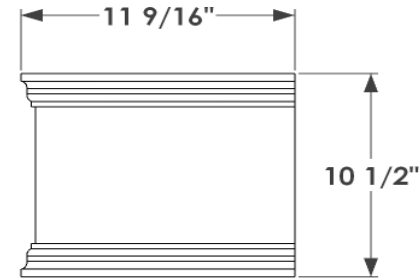

PERSPECTIVE VIEW

SIDE VIEW

BACK PERSPECTIVE VIEW

L SIZE	Top Exterior Dimensions
24"	26 1/8"L x 11 1/2"W x 10 1/2"H
30"	32 1/8"L x 11 1/2"W x 10 1/2"H
36"	38 1/8"L x 11 1/2"W x 10 1/2"H
42"	44 1/8"L x 11 1/2"W x 10 1/2"H
48"	50 1/8"L x 11 1/2"W x 10 1/2"H
60"	62 1/8"L x 11 1/2"W x 10 1/2"H
72"	74 1/8"L x 11 1/2"W x 10 1/2"H

**GENERAL NOTES**

1. 3"H x 3/4" Thk Cleat Mount, trim is flush with back panel
2. The windowbox is made of 1" Thk PVC. Trim adds 2 1/8" to length and 1 1/16" to width.

 6056 Corte Del Cedro, Carlsbad CA 92011 1-888-320-0626/service@plantersunlimited.com www.plantersunlimited.com	<b>PRODUCT DESCRIPTION</b>		<b>SKU</b>		<b>ORDER NUMBER</b>	<b>CUSTOMER SIGNATURE</b>
	XL Laguna PVC Cleat Mount Windowbox		A2-950			
	<b>DIMENSIONS</b>	<b>COLOR</b>	<b>FINISH</b>	<b>REP:</b>	<b>DB:</b>	<b>DATE</b>