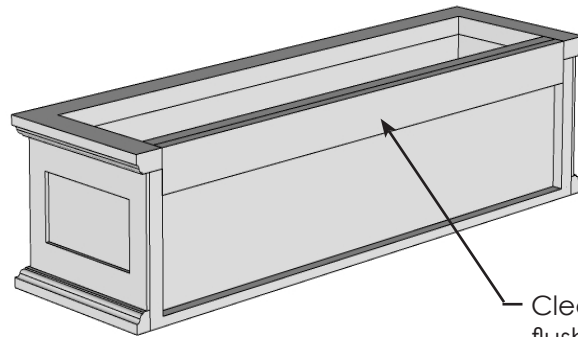

FRONT VIEW

SIDE VIEW

BACK VIEW

Cleat Mount, trim is flush with back panel

L SIZE	Exterior Length
24"	27"
30"	33"
36"	39"
42"	45"
48"	51"
60"	63"
72"	75"

GENERAL NOTES

 6056 Corte Del Cedro, Carlsbad CA 92011 1-888-320-0626/service@plantersunlimited.com www.plantersunlimited.com	<b>PRODUCT DESCRIPTION</b>		<b>SKU</b>		<b>ORDER NUMBER</b>	<b>CUSTOMER SIGNATURE</b>
	Framed Cottage Cedar Window Box w/ Cleat		BHC-CTTG			
	<b>DIMENSIONS</b>	<b>COLOR</b>	<b>FINISH</b>	<b>REP:</b>	<b>DB:</b>	<b>DATE</b>
	Natural Cedar					