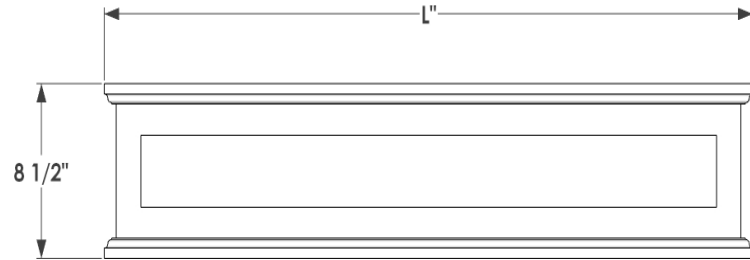

FRONT VIEW

SIDE VIEW

BACK VIEW

Cleat Mount, trim is flush with back panel

L SIZE	Exterior Length
24"	27"
30"	33"
36"	39"
42"	45"
48"	51"
60"	63"
72"	75"

GENERAL NOTES

 6056 Corte Del Cedro, Carlsbad CA 92011 1-888-320-0626/service@plantersunlimited.com www.plantersunlimited.com	<b>PRODUCT DESCRIPTION</b>		<b>SKU</b>		<b>ORDER NUMBER</b>	<b>CUSTOMER SIGNATURE</b>
	Framed Cottage Cedar Window Box w/ Cleat		BHC-CTTG			
	<b>DIMENSIONS</b>	<b>COLOR</b>	<b>FINISH</b>	<b>REP:</b>	<b>DB:</b>	<b>DATE</b>
	Natural Cedar					