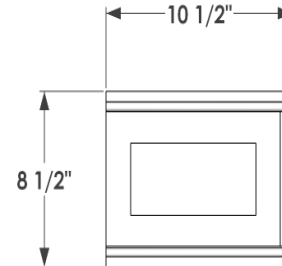

FRONT VIEW

SIDE VIEW

BACK VIEW

Cleat Mount, trim is flush with back panel

L SIZE	Exterior Length
24"	27"
30"	33"
36"	39"
42"	45"
48"	51"
60"	63"
72"	75"

GENERAL NOTES

 6056 Corte Del Cedro, Carlsbad CA 92011 1-888-320-0626/service@plantersunlimited.com www.plantersunlimited.com	<b>PRODUCT DESCRIPTION</b>		<b>SKU</b>		<b>ORDER NUMBER</b>	<b>CUSTOMER SIGNATURE</b>
	Framed Cottage Cedar Window Box w/ Cleat		BHC-CTTG			
	<b>DIMENSIONS</b>	<b>COLOR</b>	<b>FINISH</b>	<b>REP:</b>	<b>DB:</b>	<b>DATE</b>
	Natural Cedar					