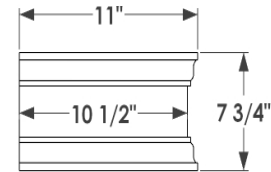

FRONT VIEW

SIDE VIEW

BACK VIEW

L SIZE	Exterior Length
24"	27"
30"	33"
36"	39"
42"	45"
48"	51"
60"	63"
72"	75"

**GENERAL NOTES**

1. 3"H x 3/4"Thk Cleat Mount, trim is flush with back panel

 6056 Corte Del Cedro, Carlsbad CA 92011 1-888-320-0626/service@plantersunlimited.com www.plantersunlimited.com	<b>PRODUCT DESCRIPTION</b>		<b>SKU</b>		<b>ORDER NUMBER</b>	<b>CUSTOMER SIGNATURE</b>
	Laguna Cedar Window Box		BHC-LAG-XX			
	<b>DIMENSIONS</b>	<b>COLOR</b>	<b>FINISH</b>	<b>REP:</b>	<b>DB:</b>	<b>DATE</b>
	Natural Cedar					