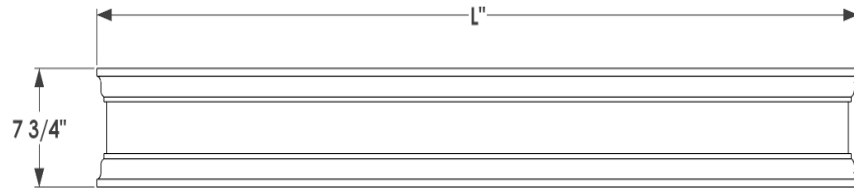

FRONT VIEW

SIDE VIEW

BACK VIEW

L SIZE	Exterior Length
24"	27"
30"	33"
36"	39"
42"	45"
48"	51"
60"	63"
72"	75"

**GENERAL NOTES**

1. 3"H x 3/4"Thk Cleat Mount, trim is flush with back panel

 6056 Corte Del Cedro, Carlsbad CA 92011 1-888-320-0626/service@plantersunlimited.com www.plantersunlimited.com	<b>PRODUCT DESCRIPTION</b>		<b>SKU</b>		<b>ORDER NUMBER</b>	<b>CUSTOMER SIGNATURE</b>
	Laguna Cedar Window Box		BHC-LAG-XX			
	<b>DIMENSIONS</b>	<b>COLOR</b>	<b>FINISH</b>	<b>REP:</b>	<b>DB:</b>	<b>DATE</b>
	Natural Cedar					