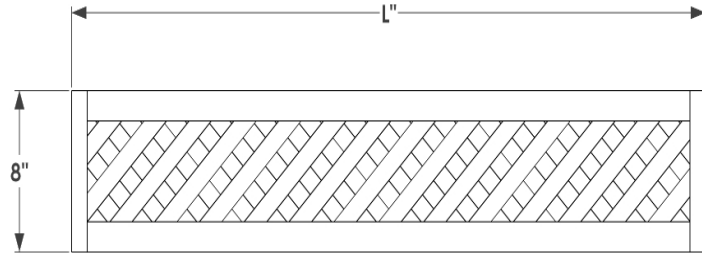

FRONT VIEW

SIDE VIEW

L SIZE
32"
38"
50"

BACK VIEW

Cleat Mount, trim is flush with back panel

GENERAL NOTES

 6056 Corte Del Cedro, Carlsbad CA 92011 1-888-320-0626/service@plantersunlimited.com www.plantersunlimited.com	<b>PRODUCT DESCRIPTION</b>		<b>SKU</b>		<b>ORDER NUMBER</b>	<b>CUSTOMER SIGNATURE</b>
	Lattice Cedar Window Box w/Cleat		BHC-LWB-10			
	<b>DIMENSIONS</b>	<b>COLOR</b>	<b>FINISH</b>	<b>REP:</b>	<b>DB:</b>	<b>DATE</b>
	Natural Cedar					