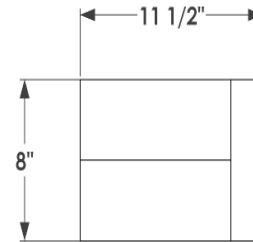

FRONT VIEW

SIDE VIEW

L SIZE
32"
38"
50"

BACK VIEW

Cleat Mount, trim is flush with back panel

GENERAL NOTES

 6056 Corte Del Cedro, Carlsbad CA 92011 1-888-320-0626/service@plantersunlimited.com www.plantersunlimited.com	<b>PRODUCT DESCRIPTION</b>		<b>SKU</b>		<b>ORDER NUMBER</b>	<b>CUSTOMER SIGNATURE</b>
	Lattice Cedar Window Box w/Cleat		BHC-LWB-10			
	<b>DIMENSIONS</b>	<b>COLOR</b>	<b>FINISH</b>	<b>REP:</b>	<b>DB:</b>	<b>DATE</b>
	Natural Cedar					