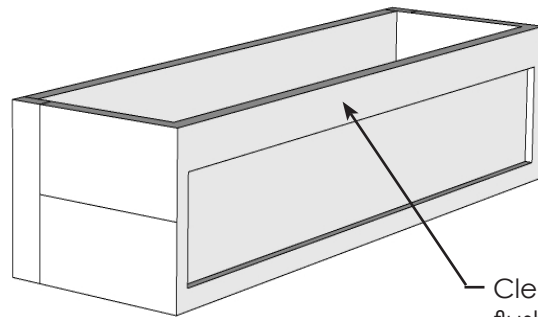

FRONT VIEW

SIDE VIEW

L SIZE
32"
38"
50"

BACK VIEW

Cleat Mount, trim is flush with back panel

GENERAL NOTES

 6056 Corte Del Cedro, Carlsbad CA 92011 1-888-320-0626/service@plantersunlimited.com www.plantersunlimited.com	<b>PRODUCT DESCRIPTION</b>		<b>SKU</b>		<b>ORDER NUMBER</b>	<b>CUSTOMER SIGNATURE</b>
	Lattice Cedar Window Box w/Cleat		BHC-LWB-10			
	<b>DIMENSIONS</b>	<b>COLOR</b>	<b>FINISH</b>	<b>REP:</b>	<b>DB:</b>	<b>DATE</b>
	Natural Cedar					