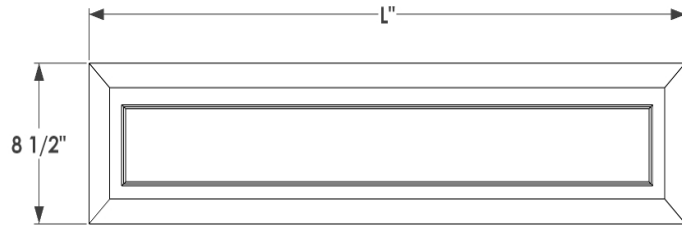

FRONT VIEW

SIDE VIEW

BACK VIEW

Cleat Mount System.
Trim is flush with back panel

L SIZE	Exterior Length
24"	27"
30"	33"
36"	39"
42"	45"
48"	51"
60"	63"
72"	75"

GENERAL NOTES

 6056 Corte Del Cedro, Carlsbad CA 92011 1-888-320-0626/service@plantersunlimited.com www.plantersunlimited.com	PRODUCT DESCRIPTION		SKU		ORDER NUMBER	CUSTOMER SIGNATURE
	Raised Panel Cedar Window Box w/ Cleat		BHC-RP			
	DIMENSIONS	COLOR	FINISH	REP:	DB:	DATE
	Natural Cedar					