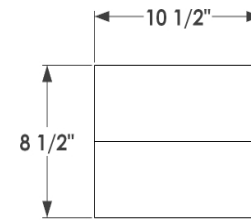

FRONT VIEW

SIDE VIEW

BACK VIEW

Cleat Mount System.
Trim is flush with back panel

L SIZE	Exterior Length
24"	27"
30"	33"
36"	39"
42"	45"
48"	51"
60"	63"
72"	75"

GENERAL NOTES

 6056 Corte Del Cedro, Carlsbad CA 92011 1-888-320-0626/service@plantersunlimited.com www.plantersunlimited.com	PRODUCT DESCRIPTION		SKU		ORDER NUMBER	CUSTOMER SIGNATURE
	Raised Panel Cedar Window Box w/ Cleat		BHC-RP			
	DIMENSIONS	COLOR	FINISH	REP:	DB:	DATE
	Natural Cedar					