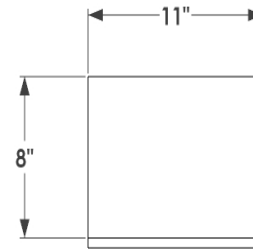

FRONT VIEW

SIDE VIEW

L SIZE
26"
32"
38"
50"

BACK VIEW

Cleat Mount, trim is flush with back panel

GENERAL NOTES	

 6056 Corte Del Cedro, Carlsbad CA 92011 1-888-320-0626/service@plantersunlimited.com www.plantersunlimited.com	PRODUCT DESCRIPTION		SKU		ORDER NUMBER	CUSTOMER SIGNATURE
	Hermosa Cedar Window Box w/ Cleat		BHC-SWB			
	DIMENSIONS	COLOR	FINISH	REP:	DB:	DATE
	Natural Cedar					