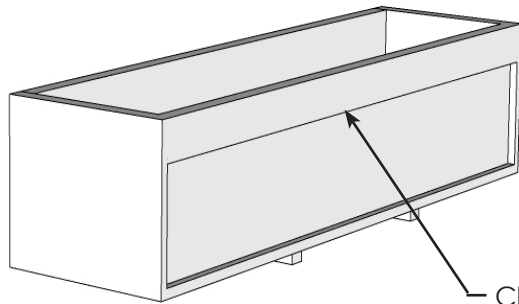

FRONT VIEW

SIDE VIEW

L SIZE
26"
32"
38"
50"

BACK VIEW

Cleat Mount, trim is flush with back panel

GENERAL NOTES	

 6056 Corte Del Cedro, Carlsbad CA 92011 1-888-320-0626/service@plantersunlimited.com www.plantersunlimited.com	PRODUCT DESCRIPTION		SKU		ORDER NUMBER	CUSTOMER SIGNATURE
	Hermosa Cedar Window Box w/ Cleat		BHC-SWB			
	DIMENSIONS	COLOR	FINISH	REP:	DB:	DATE
	Natural Cedar					