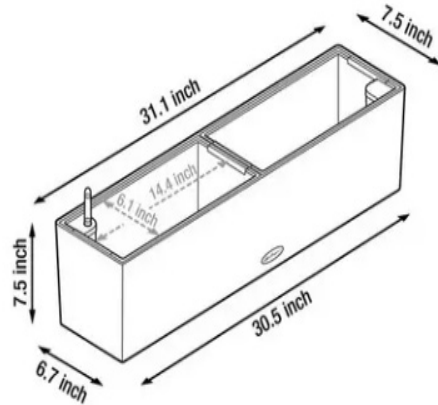

31IN. SLATE BASSWOOD SELF-WATERING WINDOW BOX PLANTER

GENERAL NOTES

Blank area for general notes.

 6056 Corte Del Cedro, Carlsbad CA 92011 1-888-320-0626/service@plantersunlimited.com www.plantersunlimited.com	PRODUCT DESCRIPTION		SKU		ORDER NUMBER	CUSTOMER SIGNATURE
	Basswood Self Watering Window Box		L5-BLB-31			
	DIMENSIONS	COLOR	FINISH	REP:	DB:	DATE