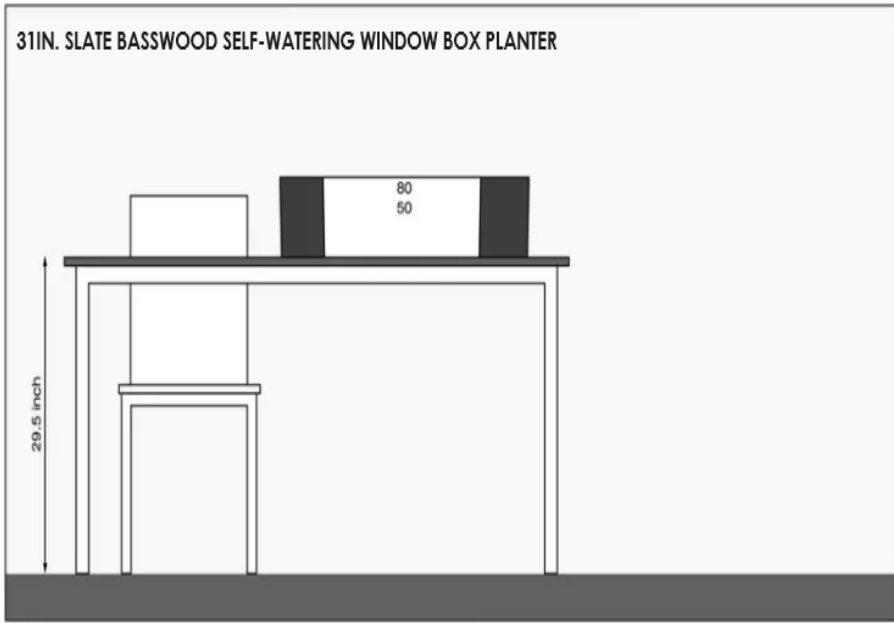

31IN. SLATE BASSWOOD SELF-WATERING WINDOW BOX PLANTER

GENERAL NOTES

Blank area for general notes.

 6056 Corte Del Cedro, Carlsbad CA 92011 1-888-320-0626/service@plantersunlimited.com www.plantersunlimited.com	PRODUCT DESCRIPTION		SKU		ORDER NUMBER	CUSTOMER SIGNATURE
	Basswood Self Watering Window Box		L5-BLB-31			
	DIMENSIONS	COLOR	FINISH	REP:	DB:	DATE