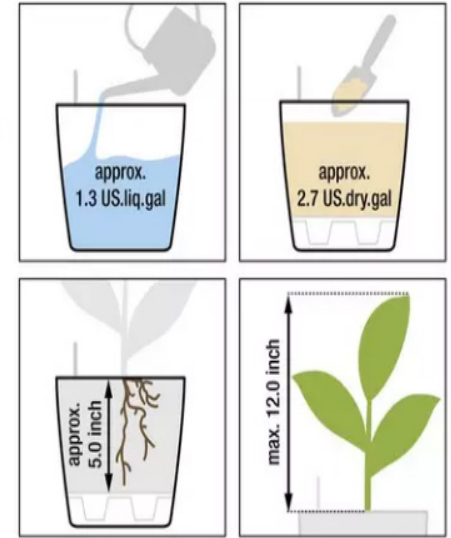

31IN. SLATE BASSWOOD SELF-WATERING WINDOW BOX PLANTER

GENERAL NOTES

Blank area for general notes.

 6056 Corte Del Cedro, Carlsbad CA 92011 1-888-320-0626/service@plantersunlimited.com www.plantersunlimited.com	PRODUCT DESCRIPTION		SKU		ORDER NUMBER	CUSTOMER SIGNATURE
	Basswood Self Watering Window Box		L5-BLB-31			
	DIMENSIONS	COLOR	FINISH	REP:	DB:	DATE