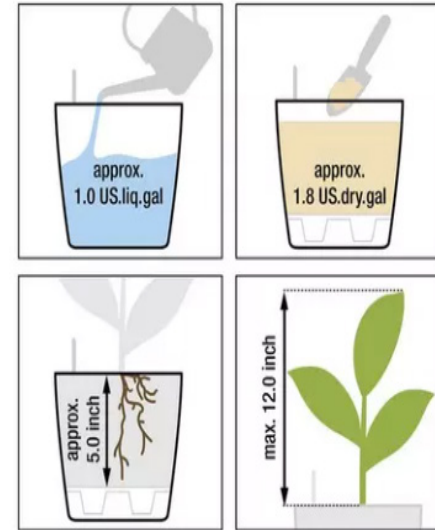

20IN. SLATE BASSWOOD SELF-WATERING WINDOW BOX PLANTER

GENERAL NOTES

Blank area for general notes.

 6056 Corte Del Cedro, Carlsbad CA 92011 1-888-320-0626/service@plantersunlimited.com www.plantersunlimited.com	PRODUCT DESCRIPTION		SKU		ORDER NUMBER	CUSTOMER SIGNATURE
	Basswood Self Watering Window Box		L5-BLB-20			
	DIMENSIONS	COLOR	FINISH	REP:	DB:	DATE