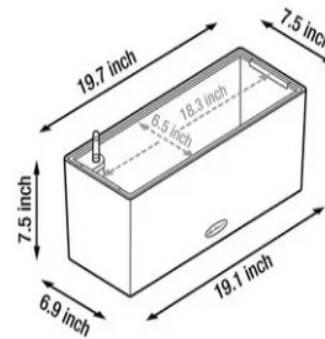

20IN. SLATE BASSWOOD SELF-WATERING WINDOW BOX PLANTER

GENERAL NOTES

Blank area for general notes.

 6056 Corte Del Cedro, Carlsbad CA 92011 1-888-320-0626/service@plantersunlimited.com www.plantersunlimited.com	PRODUCT DESCRIPTION		SKU		ORDER NUMBER	CUSTOMER SIGNATURE
	Basswood Self Watering Window Box		L5-BLB-20			
	DIMENSIONS	COLOR	FINISH	REP:	DB:	DATE