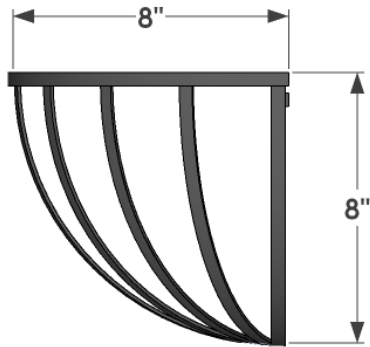

SIDE VIEW

PERSPECTIVE VIEW

FRONT VIEW

GENERAL NOTES

Blank area for general notes.

 6056 Corte Del Cedro, Carlsbad CA 92011 1-888-320-0626/service@plantersunlimited.com www.plantersunlimited.com	PRODUCT DESCRIPTION		SKU		ORDER NUMBER	CUSTOMER SIGNATURE
	16" Half Moon Wall Planter Basket w/ Coco		CM-722116			
	DIMENSIONS	COLOR	FINISH	REP:	DB:	DATE
	Black	Powder Coat				