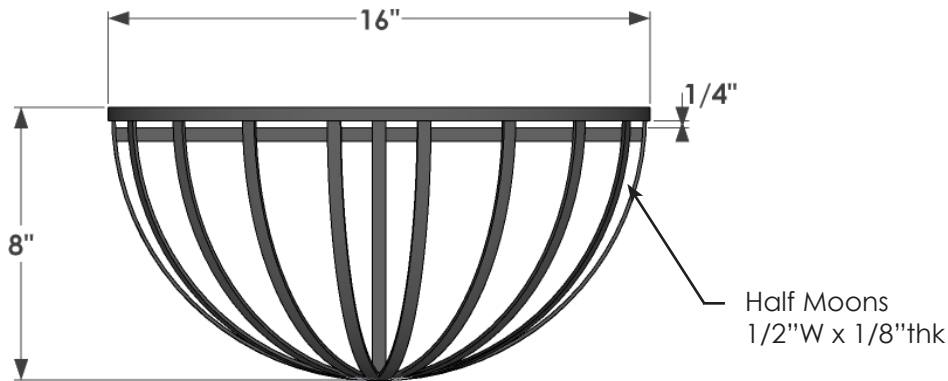

SIDE VIEW

PERSPECTIVE VIEW

FRONT VIEW

GENERAL NOTES

Blank area for general notes.

 6056 Corte Del Cedro, Carlsbad CA 92011 1-888-320-0626/service@plantersunlimited.com www.plantersunlimited.com	PRODUCT DESCRIPTION		SKU		ORDER NUMBER	CUSTOMER SIGNATURE
	16" Half Moon Wall Planter Basket w/ Coco		CM-722116			
	DIMENSIONS	COLOR	FINISH	REP:	DB:	DATE
	Black	Powder Coat				