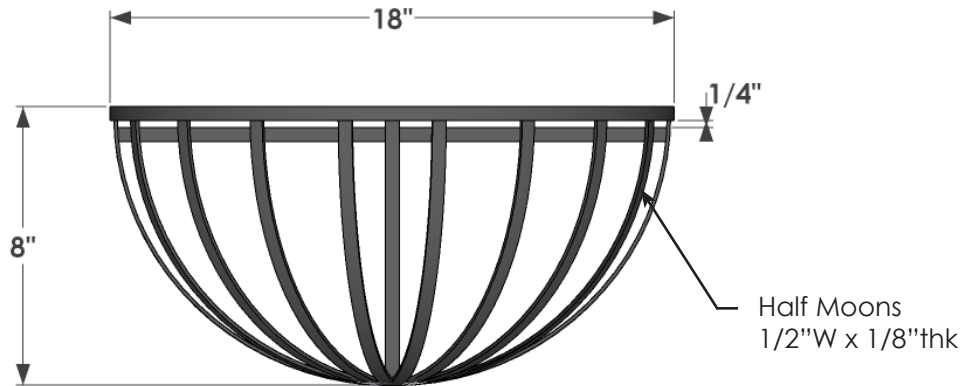

SIDE VIEW

PERSPECTIVE VIEW

FRONT VIEW

GENERAL NOTES

Blank area for general notes.

 6056 Corte Del Cedro, Carlsbad CA 92011 1-888-320-0626/service@plantersunlimited.com www.plantersunlimited.com	PRODUCT DESCRIPTION		SKU		ORDER NUMBER	CUSTOMER SIGNATURE
	18" Half Moon Wall Planter Basket w/ Coco		CM-722118			
	DIMENSIONS	COLOR	FINISH	REP:	DB:	DATE
	Black	Powder Coat				