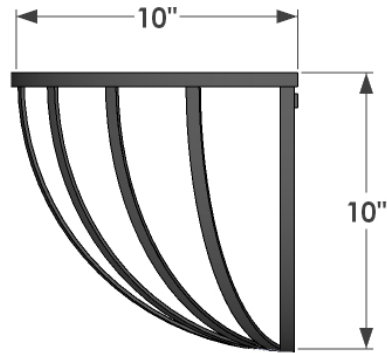

SIDE VIEW

PERSPECTIVE VIEW

FRONT VIEW

GENERAL NOTES

Blank area for general notes.

 6056 Corte Del Cedro, Carlsbad CA 92011 1-888-320-0626/service@plantersunlimited.com www.plantersunlimited.com	PRODUCT DESCRIPTION		SKU		ORDER NUMBER	CUSTOMER SIGNATURE
	18" Half Moon Wall Planter Basket w/ Coco		CM-722118			
	DIMENSIONS	COLOR	FINISH	REP:	DB:	DATE
	Black	Powder Coat				