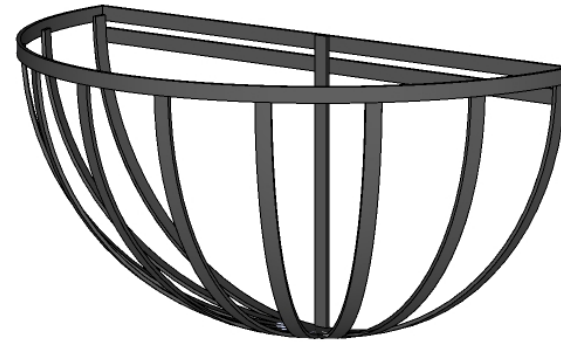

SIDE VIEW

PERSPECTIVE VIEW

FRONT VIEW

GENERAL NOTES

Blank area for general notes.

 6056 Corte Del Cedro, Carlsbad CA 92011 1-888-320-0626/service@plantersunlimited.com www.plantersunlimited.com	PRODUCT DESCRIPTION		SKU		ORDER NUMBER	CUSTOMER SIGNATURE
	18" Half Moon Wall Planter Basket w/ Coco		CM-722118			
	DIMENSIONS	COLOR	FINISH	REP:	DB:	DATE
	Black	Powder Coat				