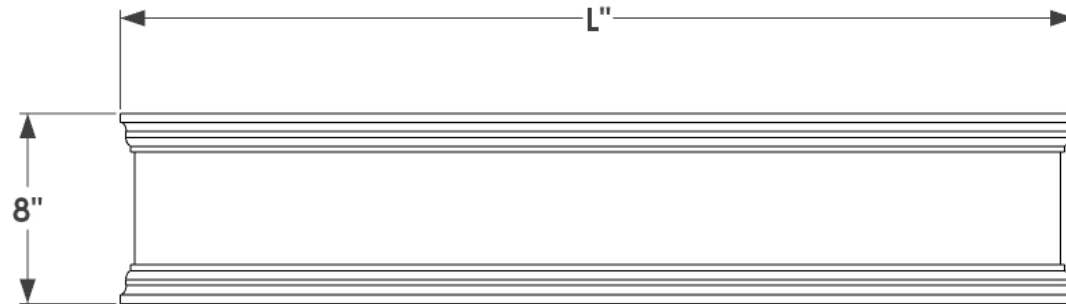

FRONT VIEW

L SIZE
24"
30"
36"
42"
48"
60"
72"

BACK PERSPECTIVE VIEW

Cleat mount, trim is flush with back panel

SIDE VIEW

GENERAL NOTES

1. Window box to have drainage
2. Comes w/ 3" x 3" Stainless steel brackets with 3/8" Dia screw hole
3. 26", 30", 36", 42" comes with 2 brackets and bolts
48" comes with 3 brackets and bolts
60", 72" comes with 4 brackets and bolts