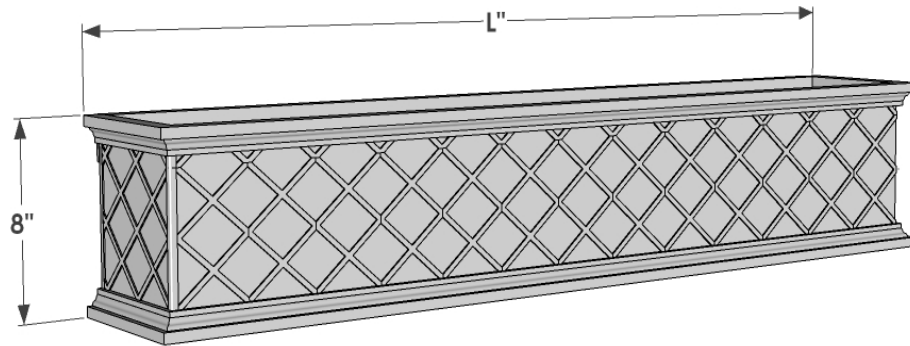

PERSPECTIVE VIEW

SIDE VIEW

L SIZE
24"
30"
36"
42"
48"
60"
72"

BACK PERSPECTIVE VIEW

Cleat mount, trim is flush with back panel

GENERAL NOTES

1. Windowbox to have drainage.
2. Comes with 3" x 3" stainless steel brackets with 3/8" Dia Screw hole
3. 24", 30", 36", 42" comes with 2 brackets and bolts. 48" comes with 3 brackets and bolts. 60" and 72" comes with 4 brackets and bolts.

 6056 Corte Del Cedro, Carlsbad CA 92011 1-888-320-0626/service@plantersunlimited.com www.plantersunlimited.com	PRODUCT DESCRIPTION		SKU		ORDER NUMBER	CUSTOMER SIGNATURE
	La Fleur Fiberglass Windowbox		CM-LFX-AC			
	DIMENSIONS	COLOR	FINISH	REP:	DB:	DATE