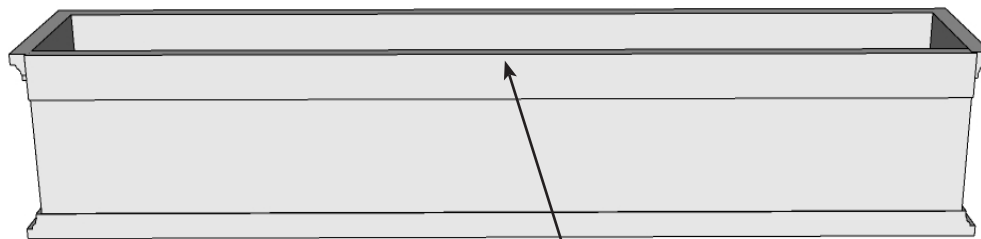

PERSPECTIVE VIEW

SIDE VIEW

L SIZE
24"
30"
36"
42"
48"
60"
72"

BACK PERSPECTIVE VIEW

Cleat mount, trim is flush with back panel

GENERAL NOTES

1. Windowbox to have drainage.
2. Comes with 3" x 3" stainless steel brackets with 3/8" Dia Screw hole
3. 24", 30", 36", 42" comes with 2 brackets and bolts. 48" comes with 3 brackets and bolts. 60" and 72" comes with 4 brackets and bolts.

 6056 Corte Del Cedro, Carlsbad CA 92011 1-888-320-0626/service@plantersunlimited.com www.plantersunlimited.com	PRODUCT DESCRIPTION		SKU		ORDER NUMBER	CUSTOMER SIGNATURE
	La Fleur Fiberglass Windowbox		CM-LFX-AC			
	DIMENSIONS	COLOR	FINISH	REP:	DB:	DATE