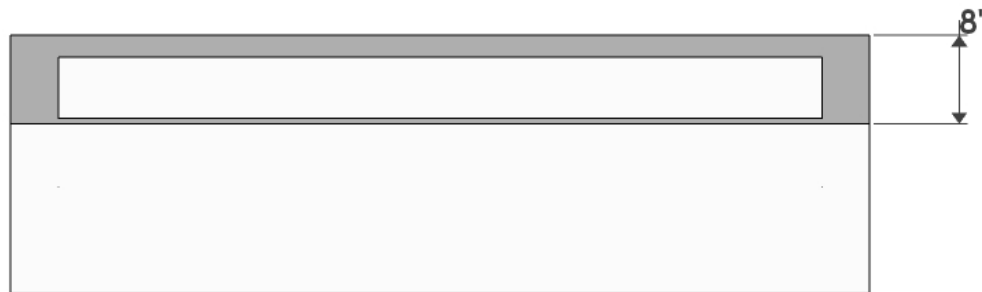

FRONT VIEW

L SIZE
24"
30"
36"
42"
48"
60"
72"

SIDE VIEW

BACK PERSPECTIVE VIEW

GENERAL NOTES

1. 1" top trim with no return on all four sides
2. With drainage
3. Mounting brackets sold seperately
4. Finished on all four sides.