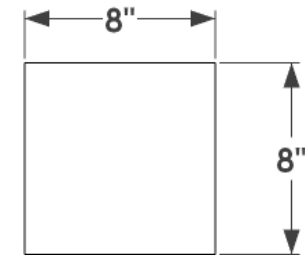

FRONT VIEW

L SIZE
24"
30"
36"
42"
48"
60"
72"

SIDE VIEW

BACK PERSPECTIVE VIEW

GENERAL NOTES

1. 1" top trim with no return on all four sides
2. With drainage
3. Mounting brackets sold seperately
4. Finished on all four sides.