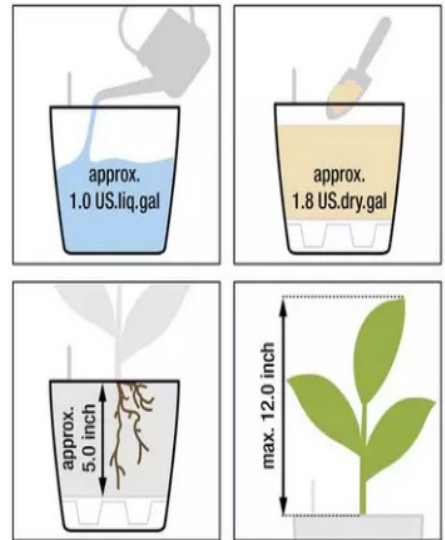

20IN COTTAGE WEAVE DECK RAIL PLANTER BOX

GENERAL NOTES

 6056 Corte Del Cedro, Carlsbad CA 92011 1-888-320-0626/service@plantersunlimited.com www.plantersunlimited.com	PRODUCT DESCRIPTION		SKU		ORDER NUMBER	CUSTOMER SIGNATURE
	Cottage Weave Window Box		L5-CTGWV-20			
	DIMENSIONS	COLOR	FINISH	REP:	DB:	DATE