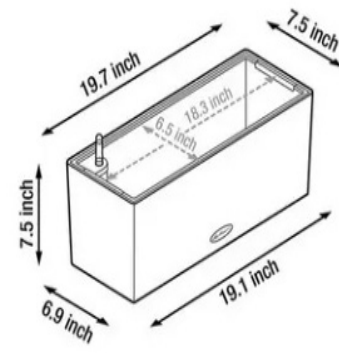

20IN COTTAGE WEAVE DECK RAIL PLANTER BOX

GENERAL NOTES

 6056 Corte Del Cedro, Carlsbad CA 92011 1-888-320-0626/service@plantersunlimited.com www.plantersunlimited.com	PRODUCT DESCRIPTION		SKU		ORDER NUMBER	CUSTOMER SIGNATURE
	Cottage Weave Window Box		L5-CTGWV-20			
	DIMENSIONS	COLOR	FINISH	REP:	DB:	DATE