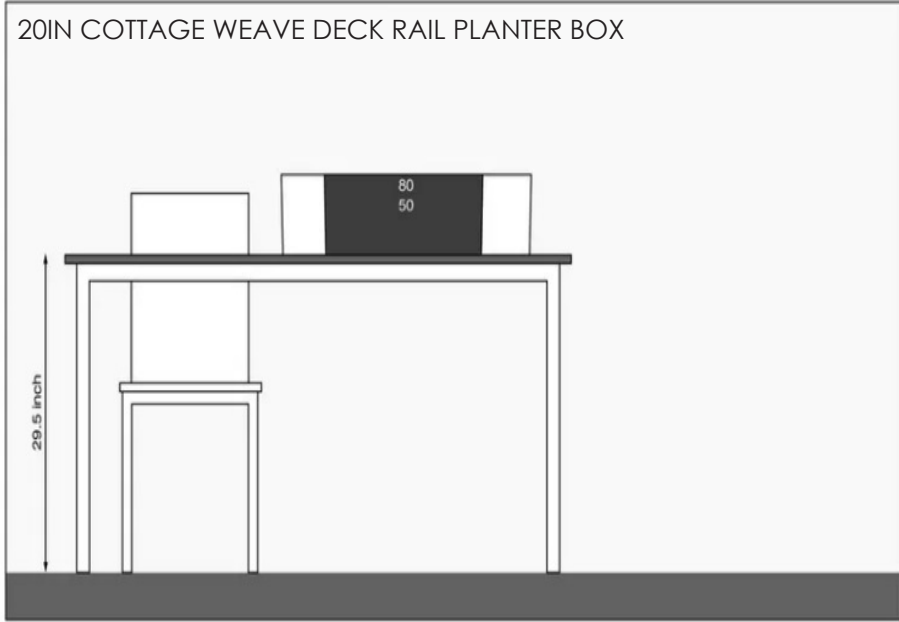

20IN COTTAGE WEAVE DECK RAIL PLANTER BOX

GENERAL NOTES

 6056 Corte Del Cedro, Carlsbad CA 92011 1-888-320-0626/service@plantersunlimited.com www.plantersunlimited.com	PRODUCT DESCRIPTION		SKU		ORDER NUMBER	CUSTOMER SIGNATURE
	Cottage Weave Window Box		L5-CTGWV-20			
	DIMENSIONS	COLOR	FINISH	REP:	DB:	DATE