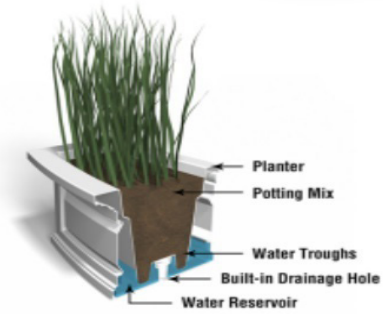

Presidential Window Box-4 Colors and Sizes

Description

- Made from 100% high-grade polyethelene
- Features a double wall design creating a water reservoir
- Includes 2 wall mount brackets with a black powder coat finish
- Warranty: 15-Yr Residential Use / 5-Yr Commercial Use

Product Dimensions

Outside Dimensions: L" x 11.7"H x 10.2"H (Lcm x 29.6cm x 25.8cm)

Inside Dimensions: L" x 7.4"W x 8"D (Lcm x 20.9cm x 19.4cm)

Soil Capacity: 2.5 Gallons (9.4 Liters)

Water Reservoir Capacity: 1.6 Gallons (6 liters)

Wall Thickness: 0.125" (3.17mm)

Part Weight: 8lbs. (3.6 kg)

Material: Polyethelene

L SIZE	SKU
24"	M7-4829
36"	M7-4830
48"	M7-4831
60"	M7-4832

GENERAL NOTES

Blank area for general notes.

 6056 Corte Del Cedro, Carlsbad CA 92011 1-888-320-0626/service@plantersunlimited.com www.plantersunlimited.com	PRODUCT DESCRIPTION		SKU		ORDER NUMBER	CUSTOMER SIGNATURE
	Presidential Window Box		M7-48XX			
	DIMENSIONS	COLOR	FINISH	REP:	DB:	DATE