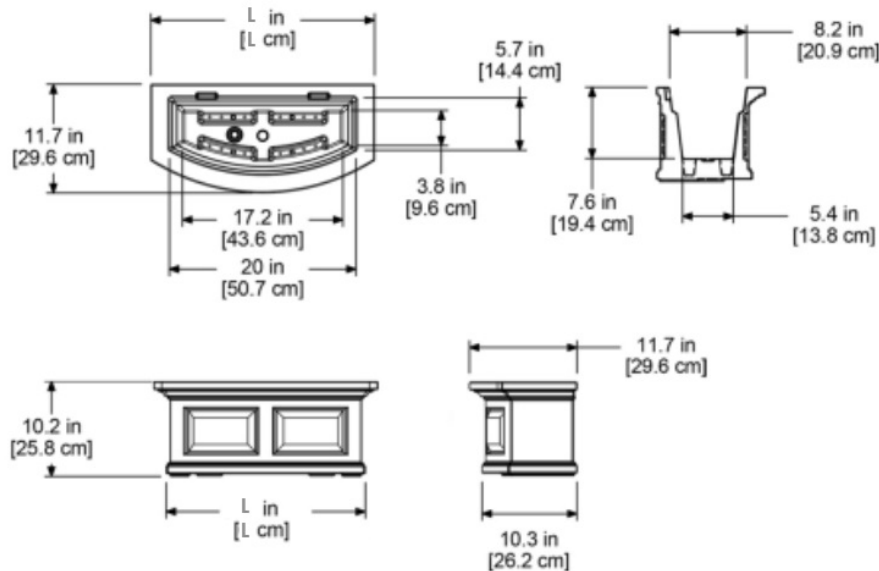

Product Dimensions

Outside Dimensions: L" x 11.7"H x 10.2"H (Lcm x 29.6cm x 25.8cm)

Inside Dimensions: L" x 7.4"W x 8"D (Lcm x 20.9cm x 19.4cm)

Soil Capacity: 2.5 Gallons (9.4 Liters)

Water Reservoir Capacity: 1.6 Gallons (6 liters)

Wall Thickness: 0.125" (3.17mm)

Part Weight: 8lbs. (3.6 kg)

Material: Polyethelene

L SIZE	SKU
24"	M7-4829
36"	M7-4830
48"	M7-4831
60"	M7-4832

GENERAL NOTES

Blank area for general notes.

 6056 Corte Del Cedro, Carlsbad CA 92011 1-888-320-0626/service@plantersunlimited.com www.plantersunlimited.com	PRODUCT DESCRIPTION		SKU		ORDER NUMBER	CUSTOMER SIGNATURE
	Presidential Window Box		M7-48XX			
	DIMENSIONS	COLOR	FINISH	REP:	DB:	DATE