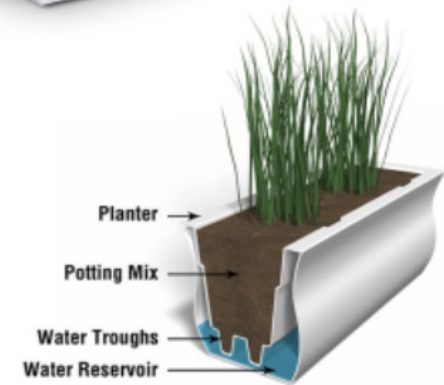

Parada Window Box- 3 Colors

Description

- Features a double wall design creating a water reservoir
- 100% high grade polyethelene with built in UV inhibitors
- Weather resistant, low maintenance material
- Includes 3 wall mount brackets with a black powder coated finish
- Warranty: 15- Yr residential use/ 5- Yr Commercial use

Product Dimensions

Outside Dimensions: 36"L x 9.8"H x 10.1"H (91.4cm x 24.8cm x 25.7cm)

Inside Dimensions: 33.2" x 7.1"W x 7.5"D (84.3cm x 17.9cm x 19.1cm)

Soil Capacity: 6 Gallons (22.7 Liters)

Water Reservoir Capacity: 2.5 Gallons (9.4 liters)

Wall Thickness: 0.12" (3mm)

Part Weight: 13 lbs. (5.9 kg)

Material: Polyethelene

GENERAL NOTES

--

 windowbox.com 6056 Corte Del Cedro, Carlsbad CA 92011 1-888-320-0626/service@plantersunlimited.com www.plantersunlimited.com	PRODUCT DESCRIPTION		SKU		ORDER NUMBER	CUSTOMER SIGNATURE
	Parada 36" Window Box		M7-5871			
	DIMENSIONS	COLOR	FINISH	REP:	DB:	DATE