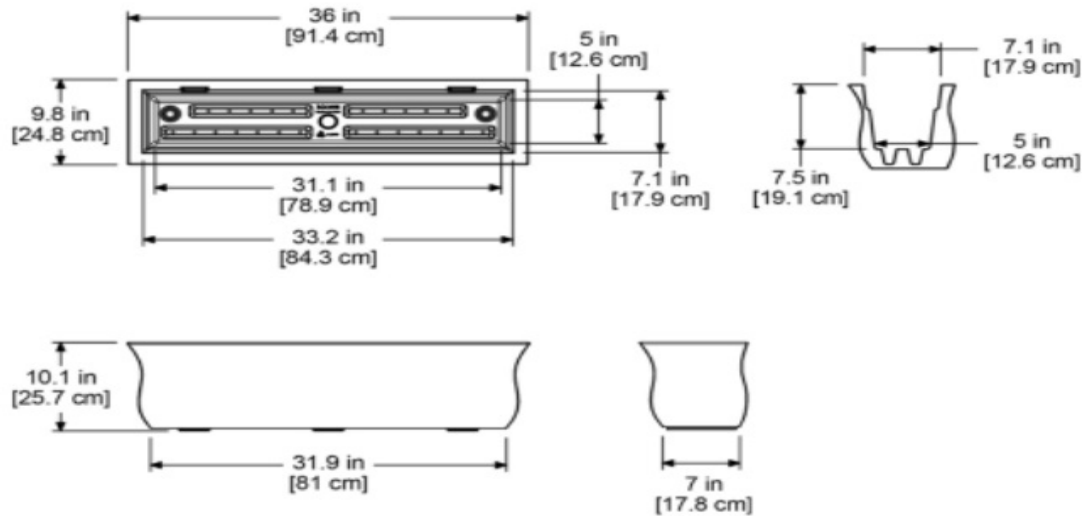

Product Dimensions

Outside Dimensions: 36"L x 9.8"H x 10.1"H (91.4cm x 24.8cm x 25.7cm)

Inside Dimensions: 33.2" x 7.1"W x 7.5"D (84.3cm x 17.9cm x 19.1cm)

Soil Capacity: 6 Gallons (22.7 Liters)

Water Reservoir Capacity: 2.5 Gallons (9.4 liters)

Wall Thickness: 0.12" (3mm)

Part Weight: 13 lbs. (5.9 kg)

Material: Polyethelene

GENERAL NOTES

--

 windowbox.com 6056 Corte Del Cedro, Carlsbad CA 92011 1-888-320-0626/service@plantersunlimited.com www.plantersunlimited.com	PRODUCT DESCRIPTION		SKU		ORDER NUMBER	CUSTOMER SIGNATURE
	Parada 36" Window Box		M7-5871			
	DIMENSIONS	COLOR	FINISH	REP:	DB:	DATE